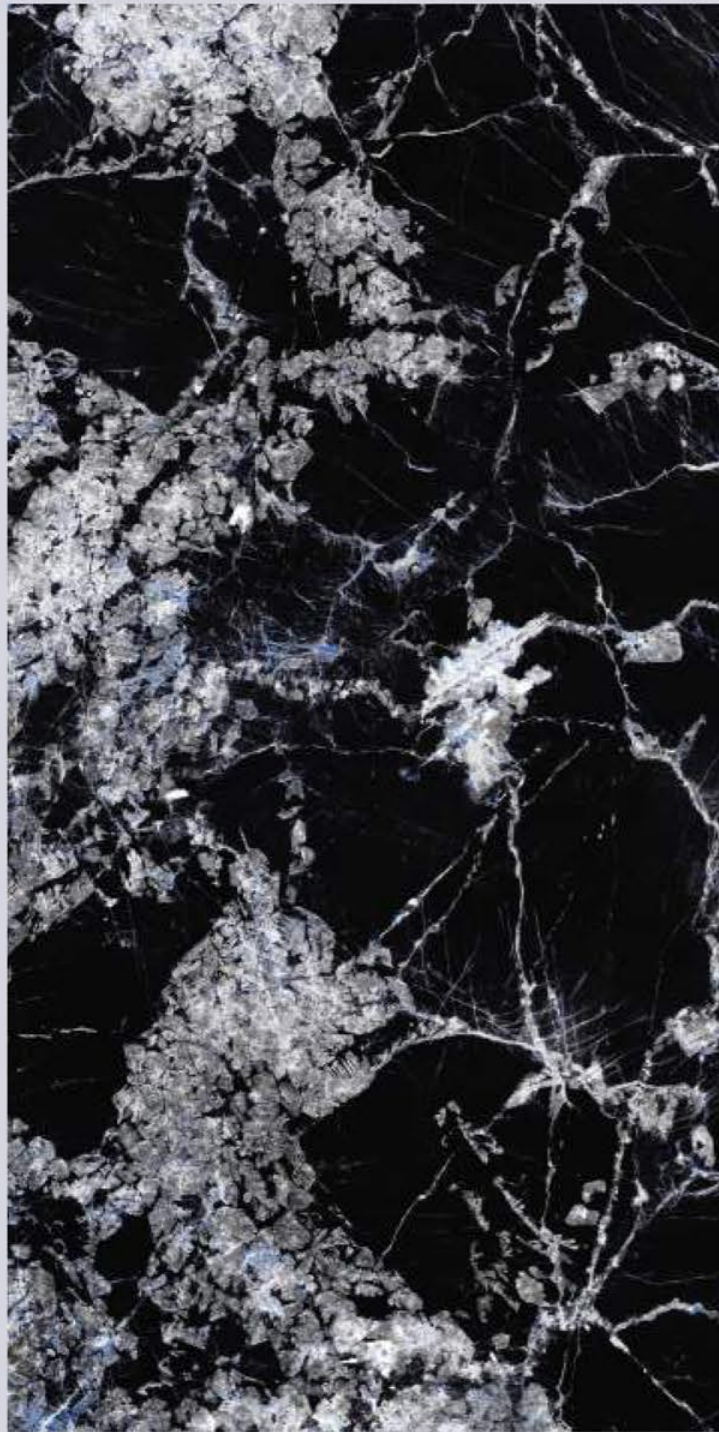

ZATT BEAUTY

SIZE
600x
1200MM

Series
HIGH GLOSSY

Random
04