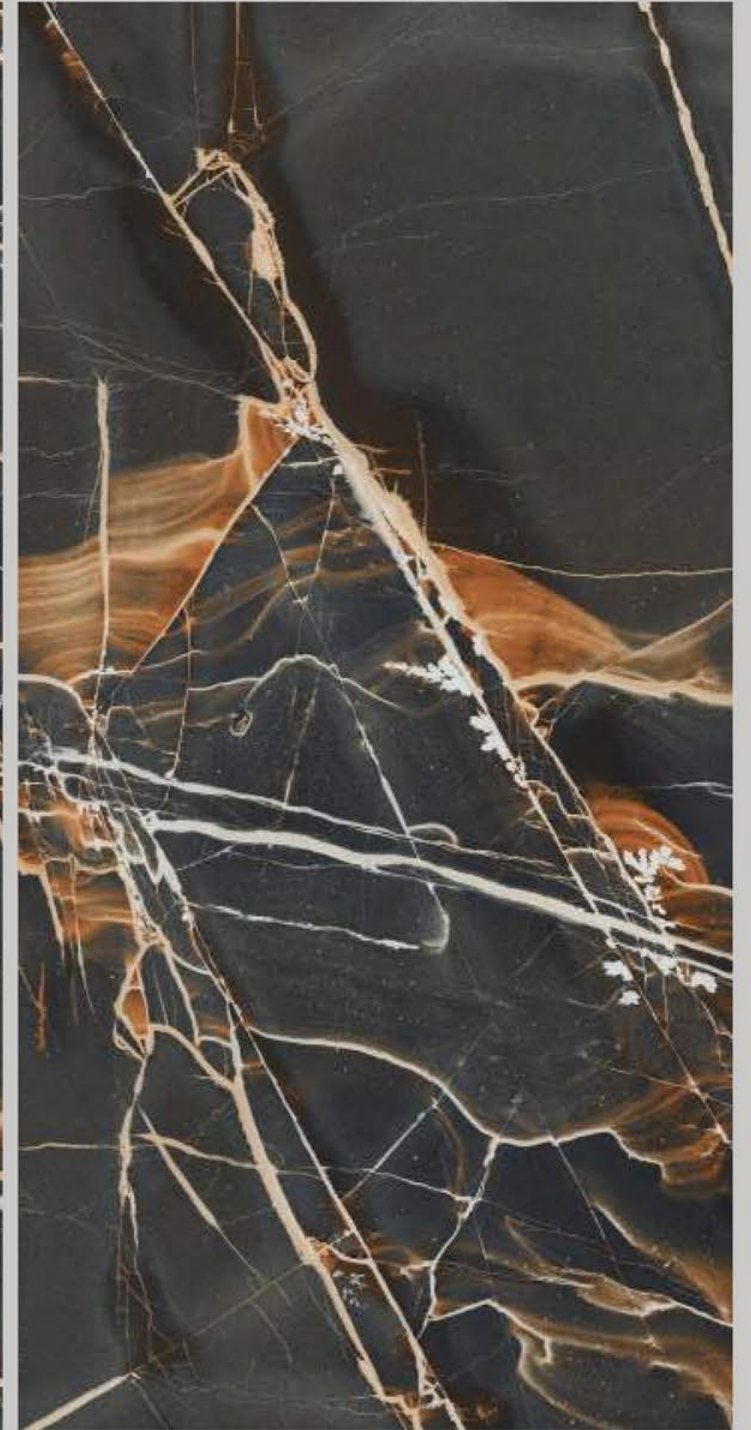

LEXA BLACK

SIZE
600x
1200MM

Series
HIGH GLOSSY

Random
05