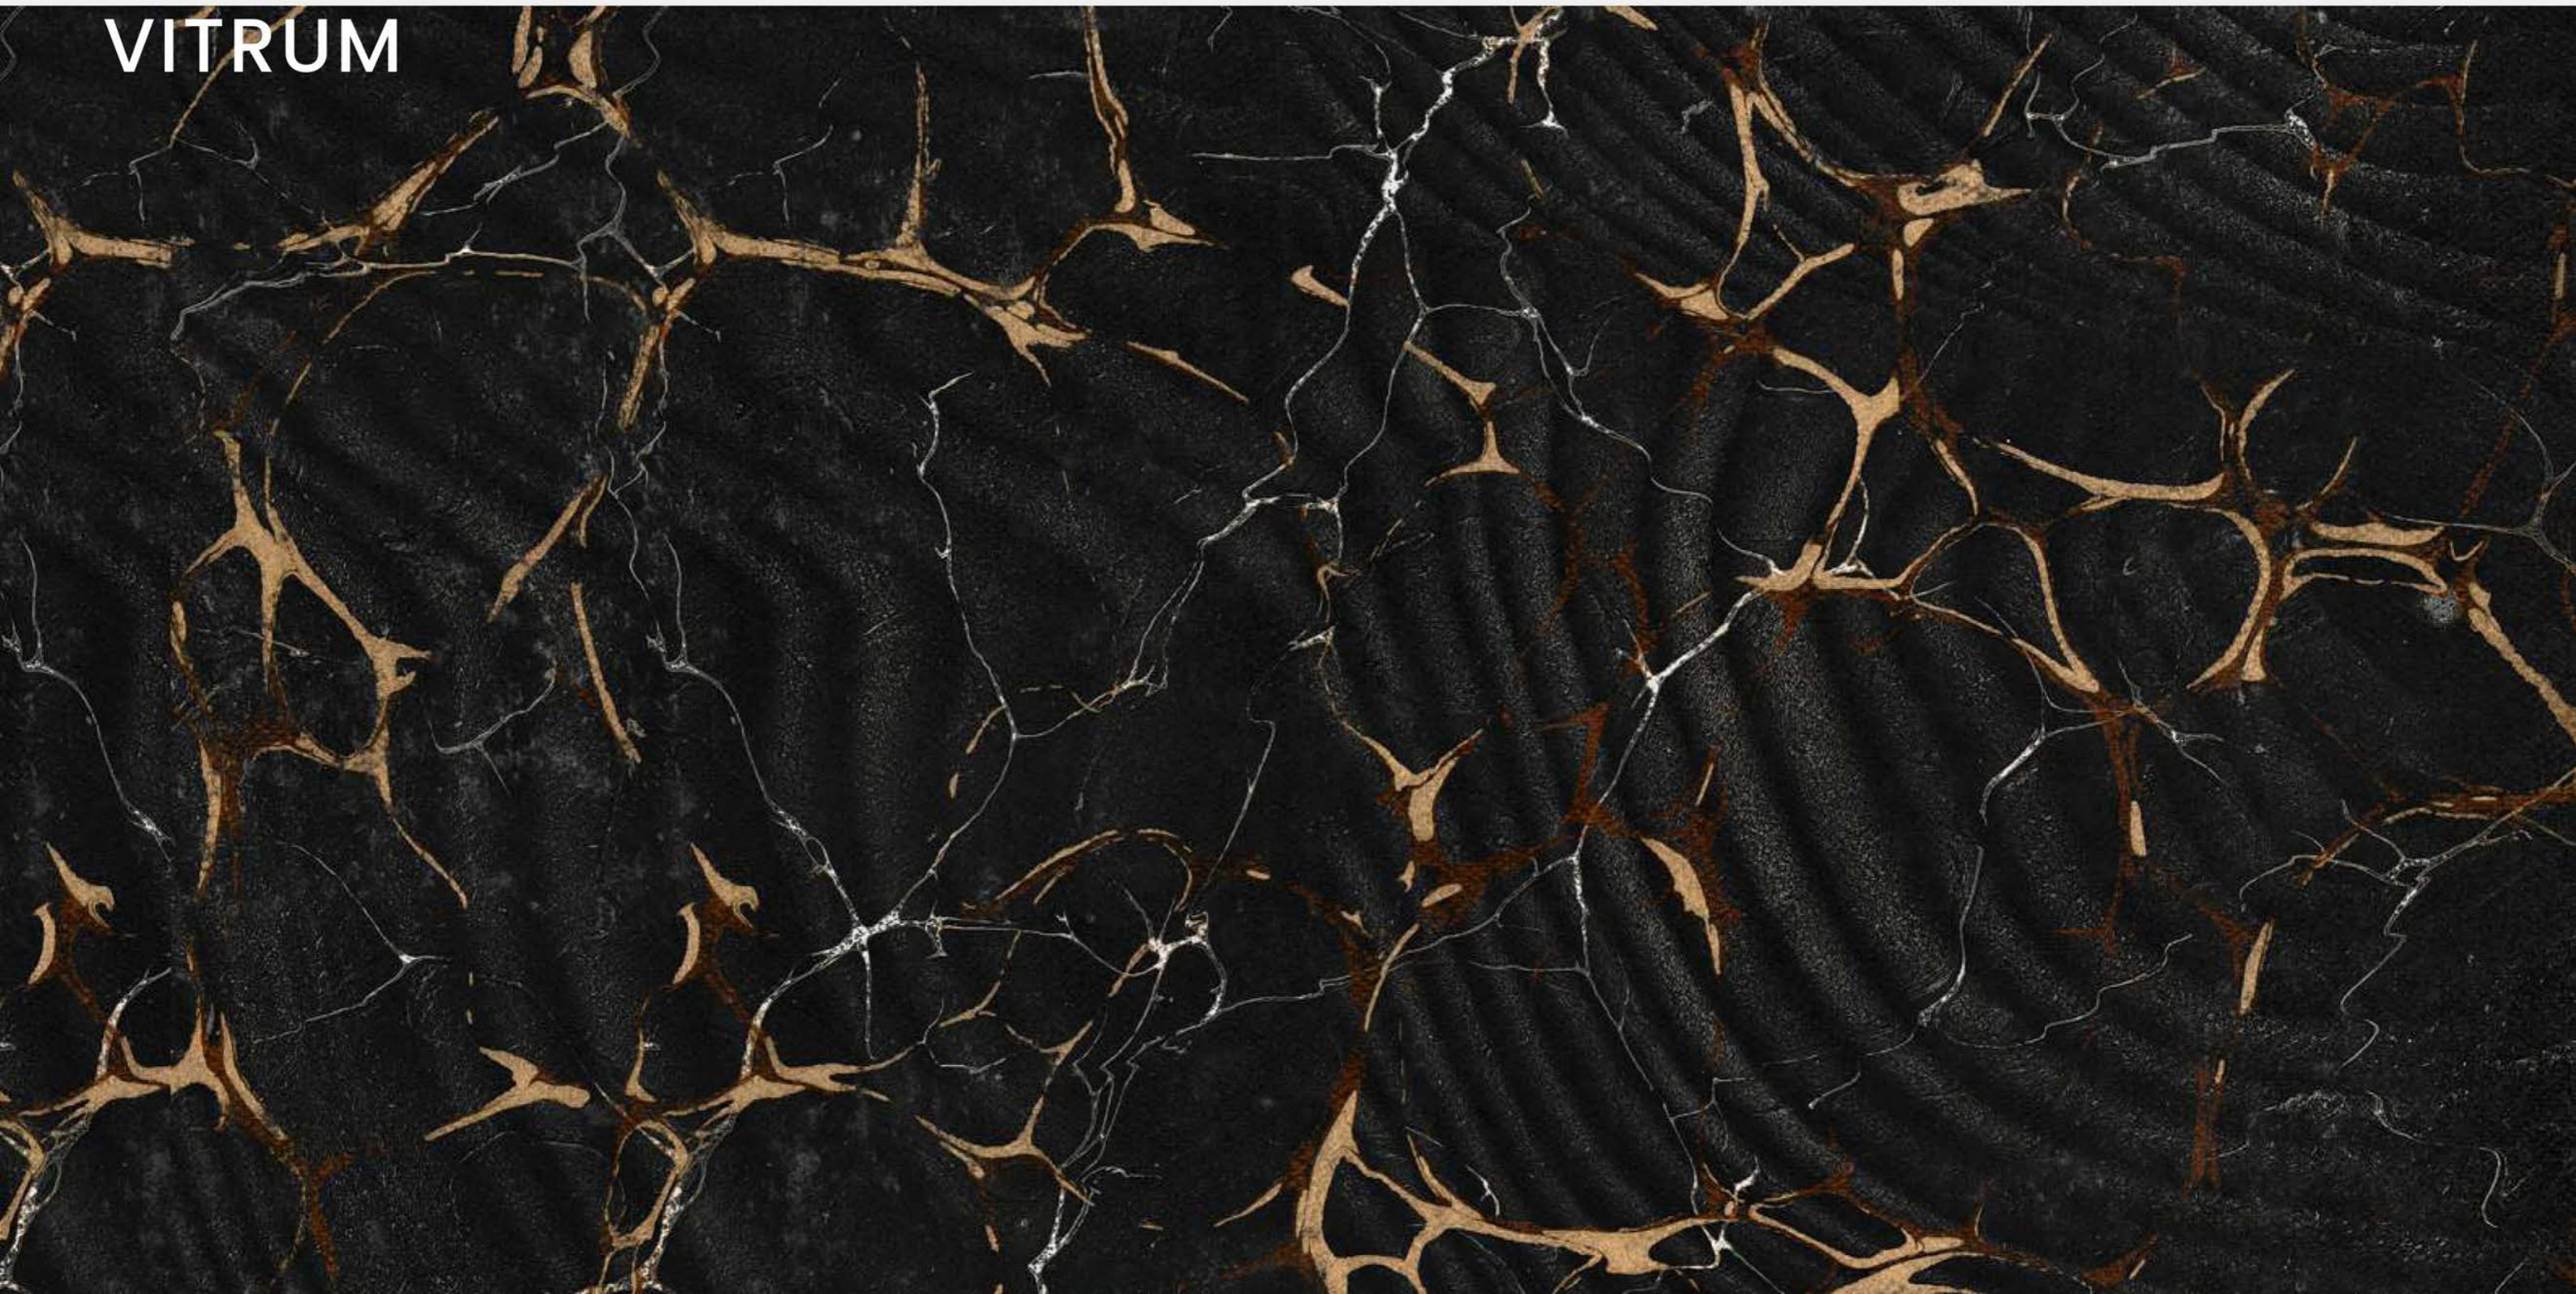

# SAHARA NOIR

SIZE  
600x  
1200MM

Series  
HIGH GLOSSY

Random  
05

SAHARA NOIR

**SILK**  
**VITRUM**