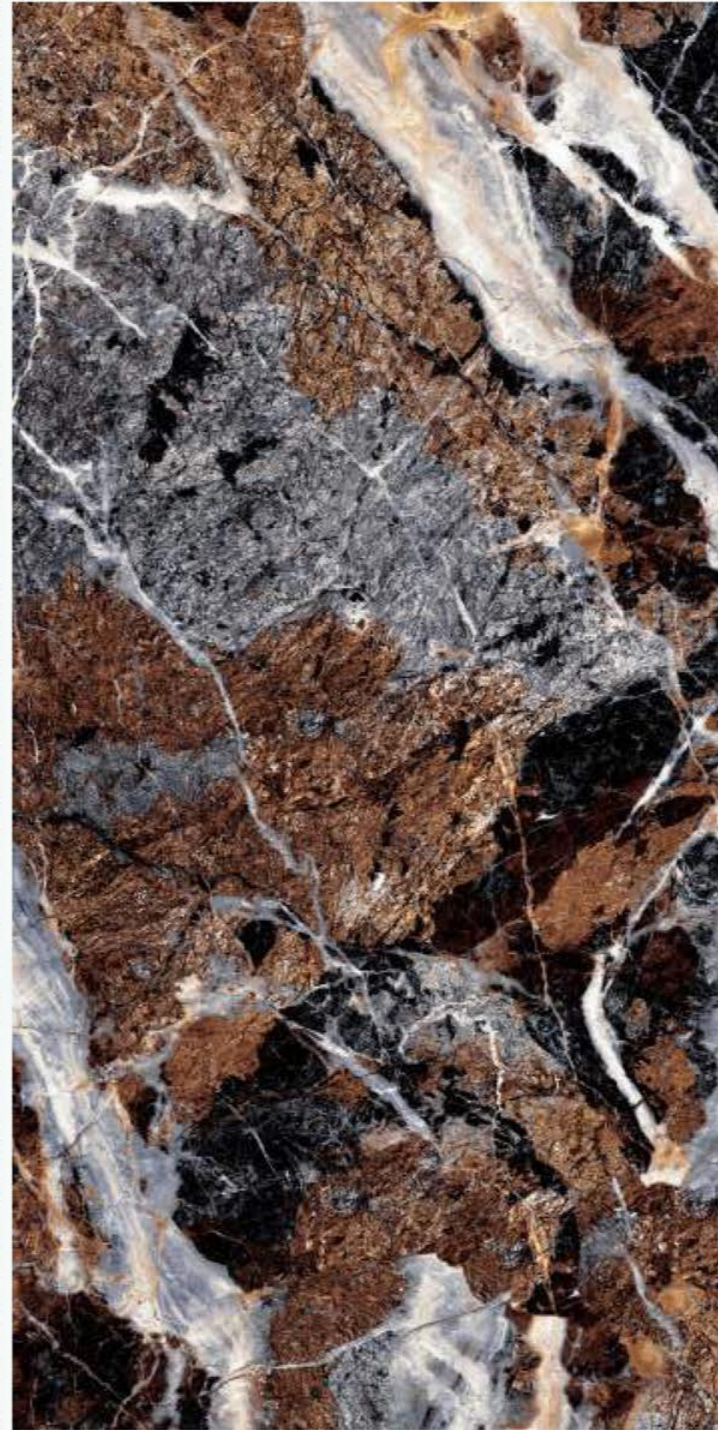

INCREDIC

SIZE
600x
1200MM

Series
HIGH GLOSSY

Random
03