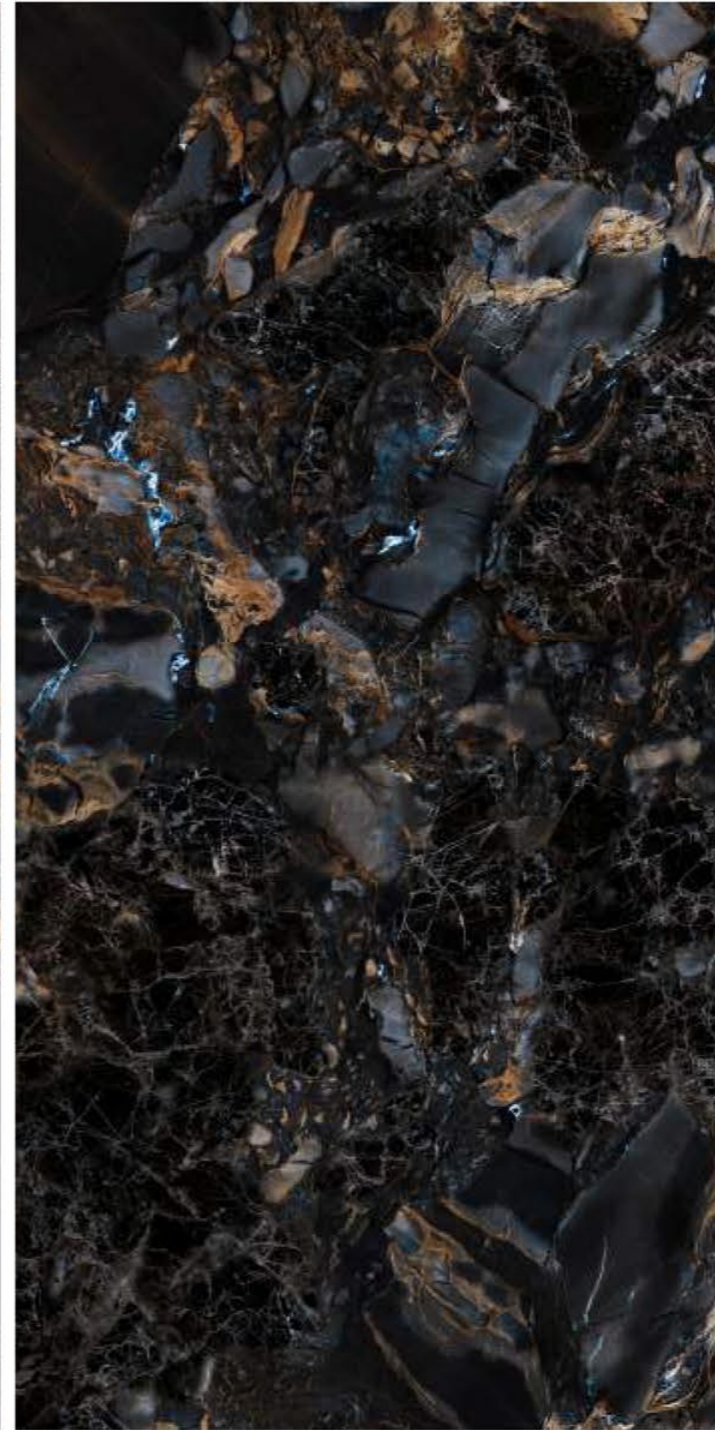

ROYAL OPERA

SIZE
600x
1200MM

Series
HIGH GLOSSY

Random
03