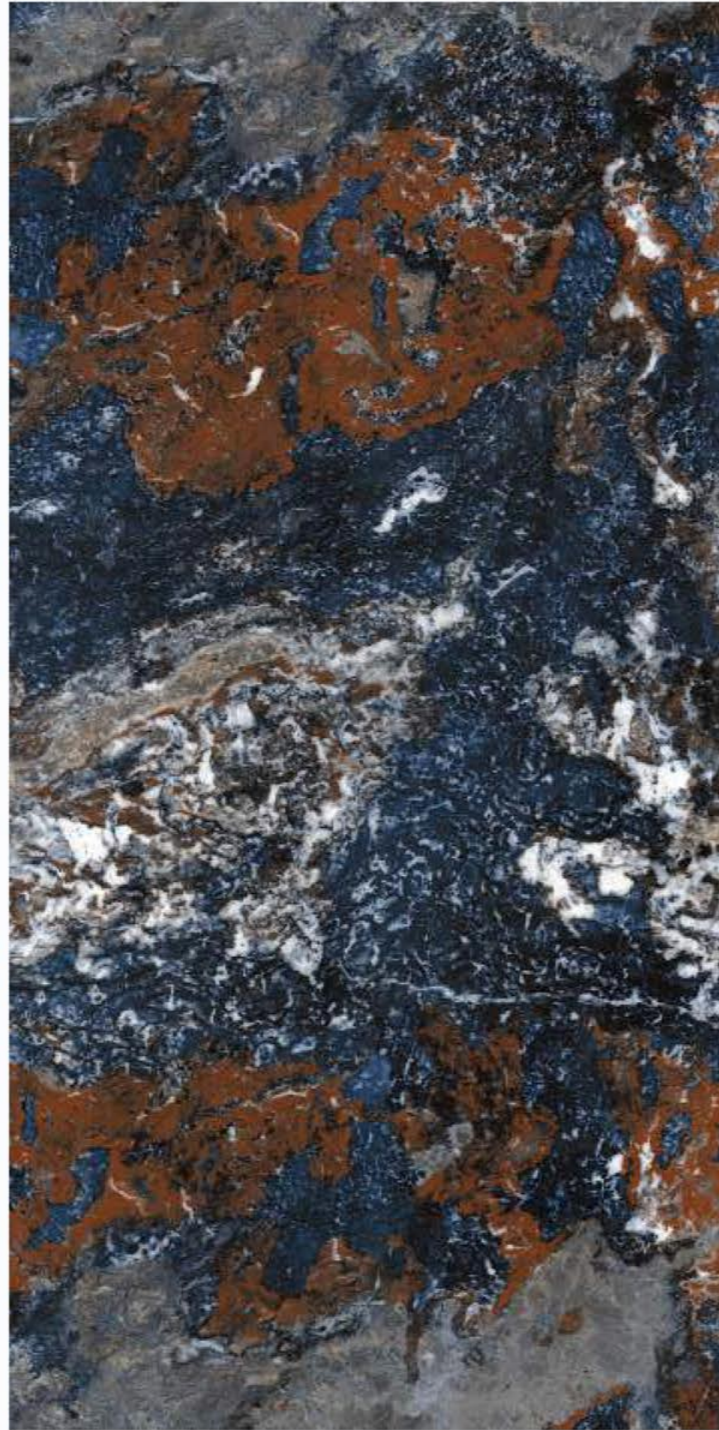

SLATE STONE

SIZE
600x
1200MM

Series
HIGH GLOSSY

Random
04