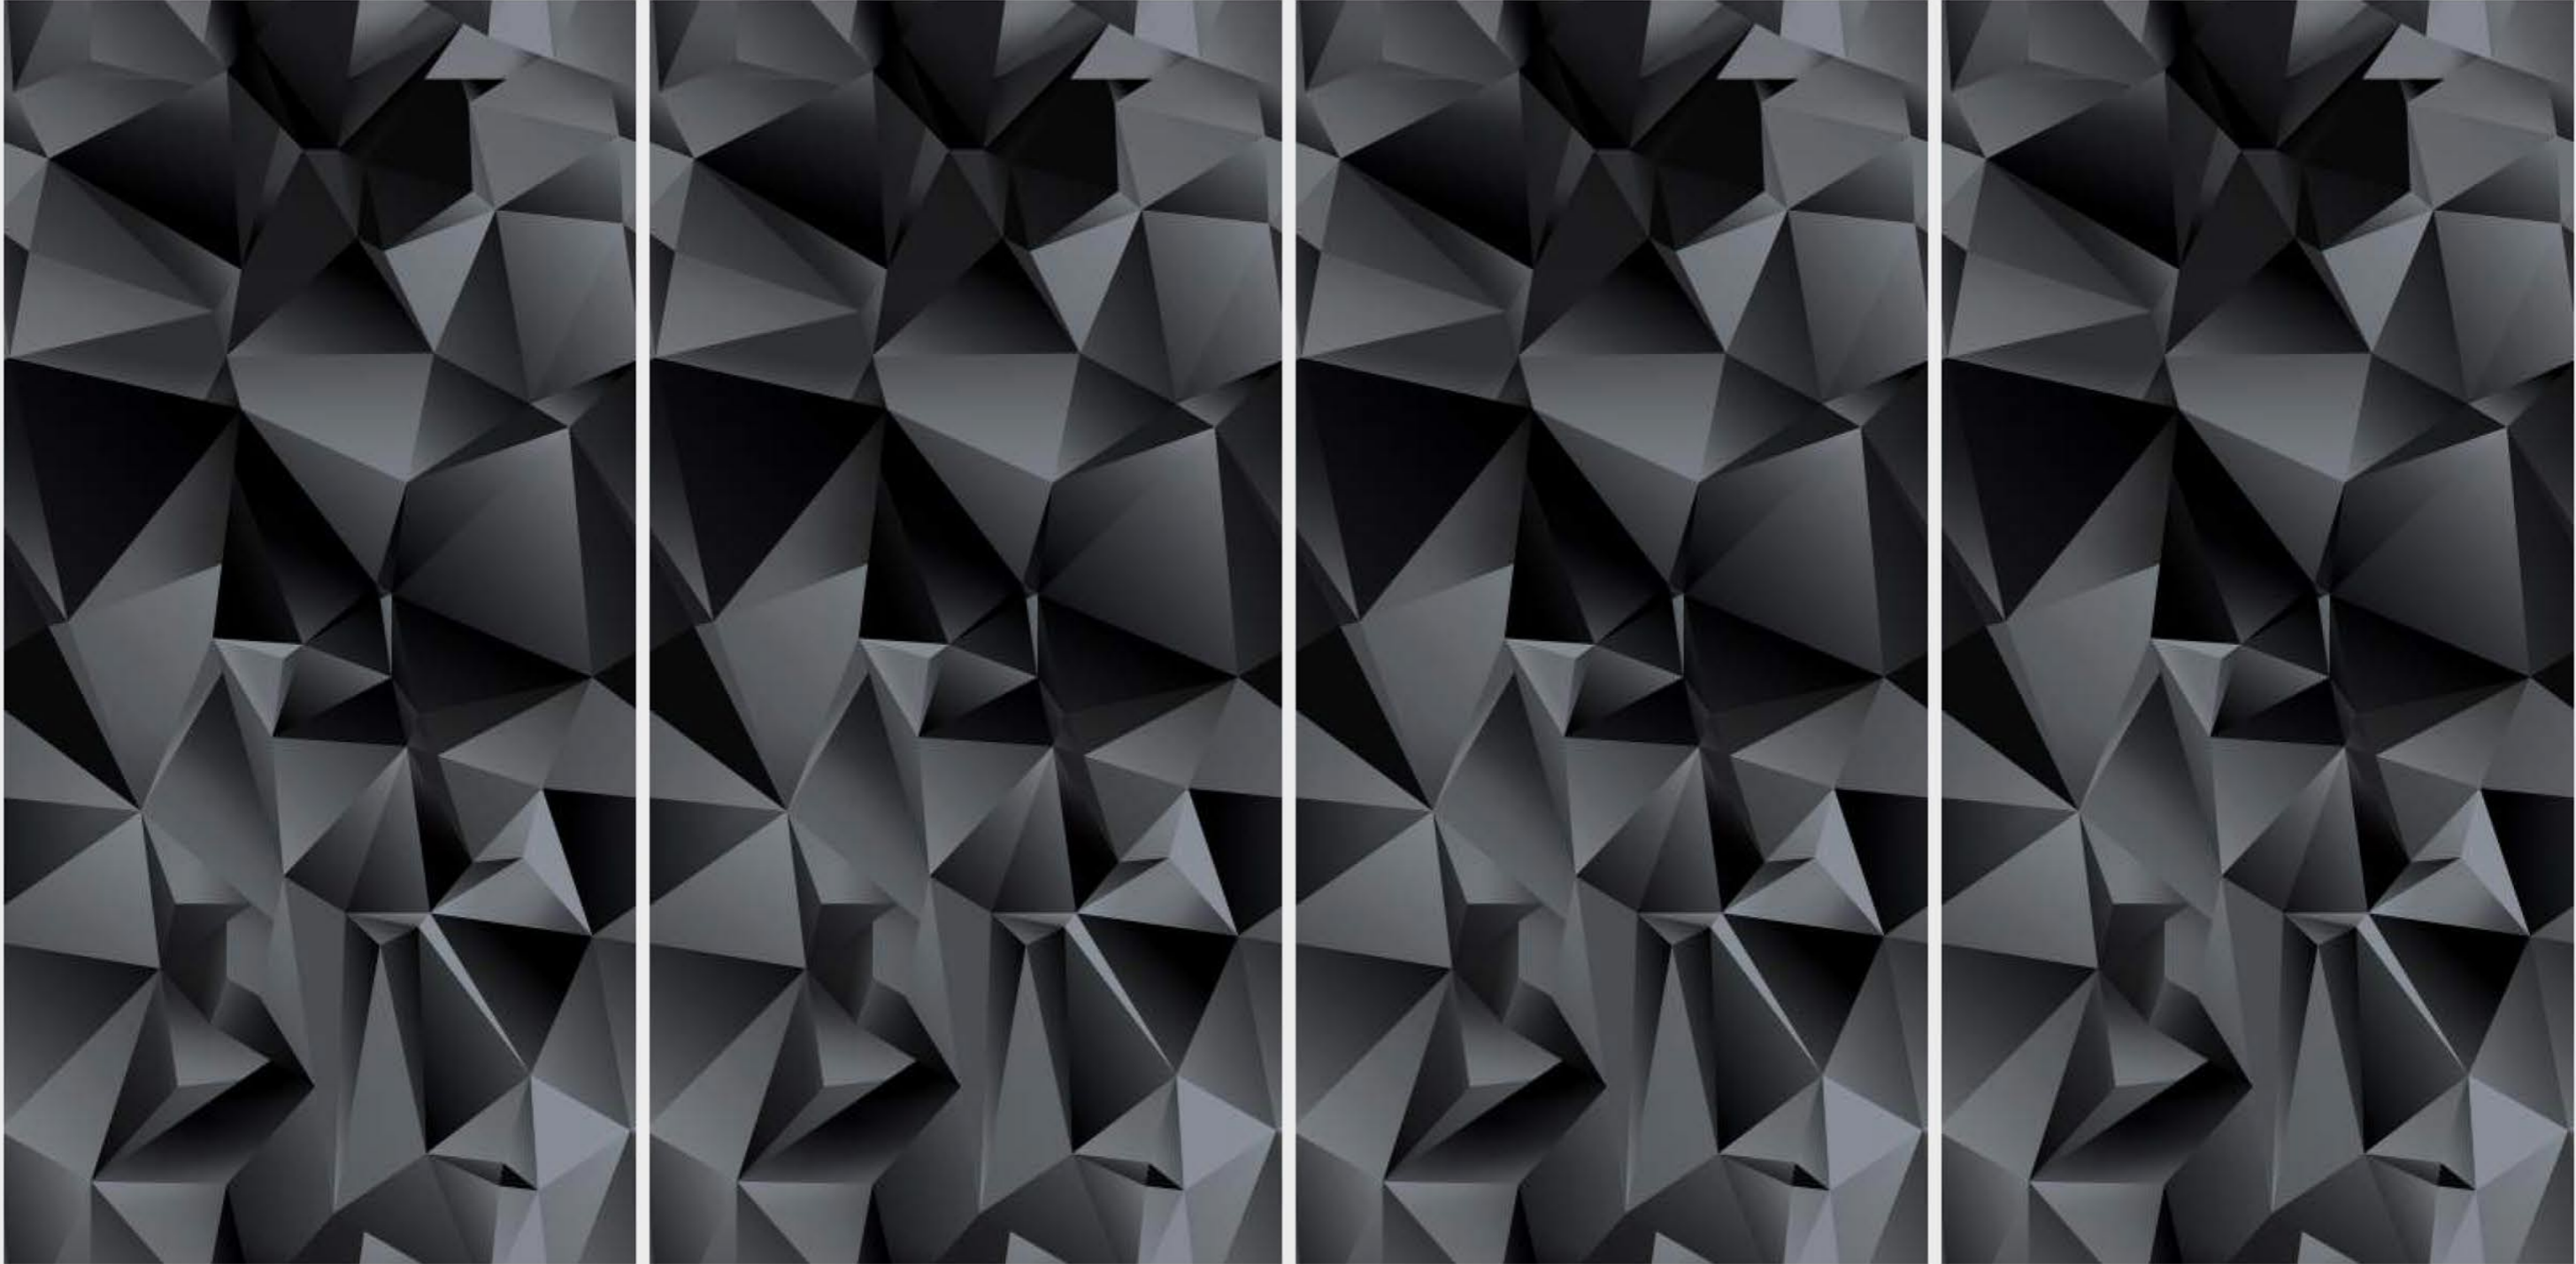

**CRISSEL
BLACK**

SIZE
600x
1200MM

Series
HIGH GLOSSY

Random
01