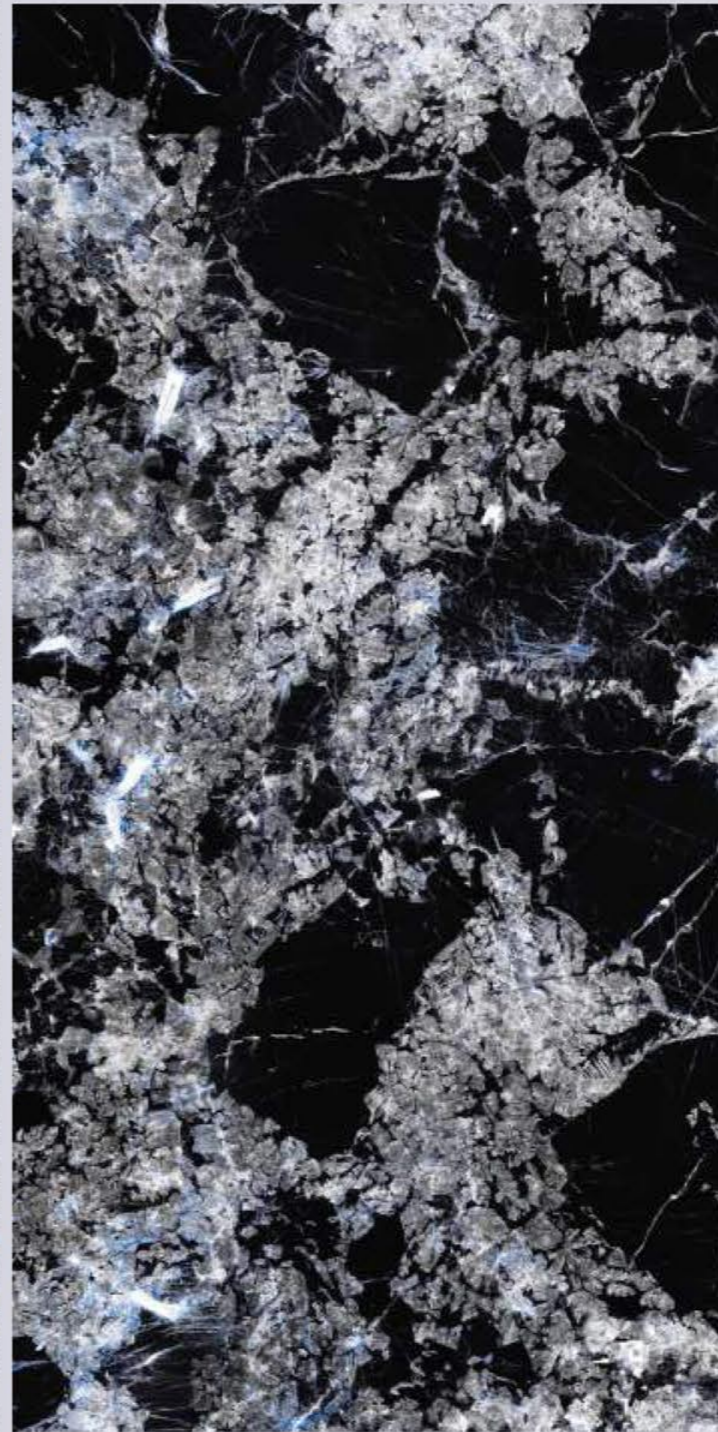

ZATT BEAUTY

SIZE
600x
1200MM

Series
HIGH GLOSSY

Random
04