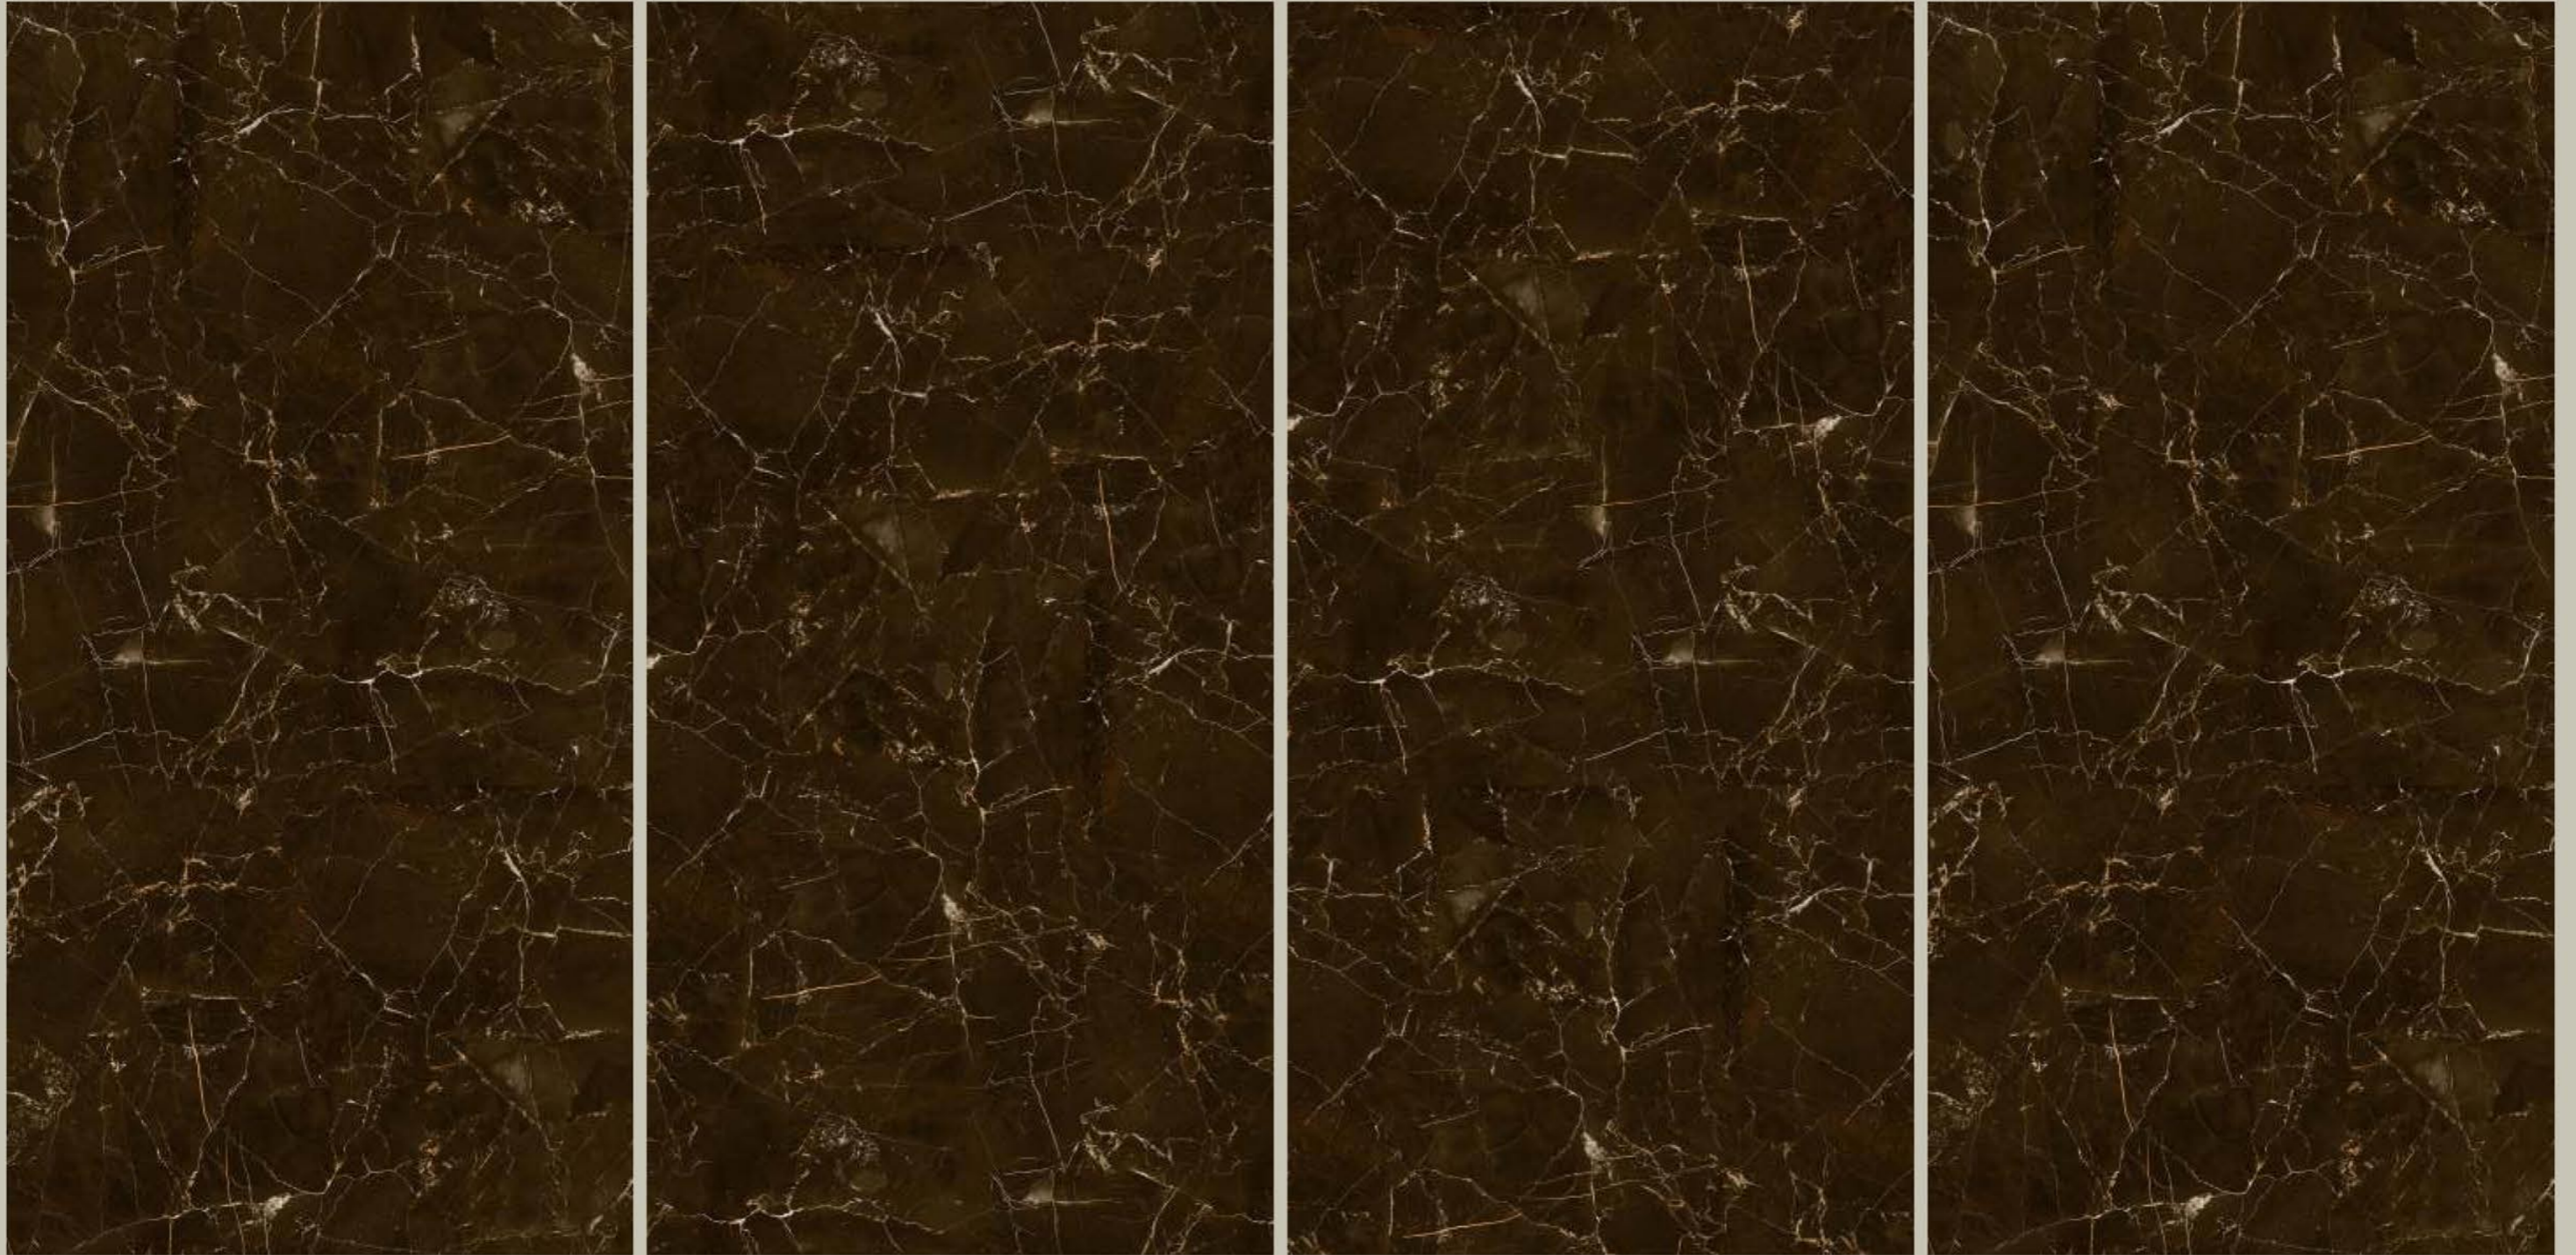

IBERICO BROWN

SIZE
600x
1200MM

Series
HIGH GLOSSY

Random
03