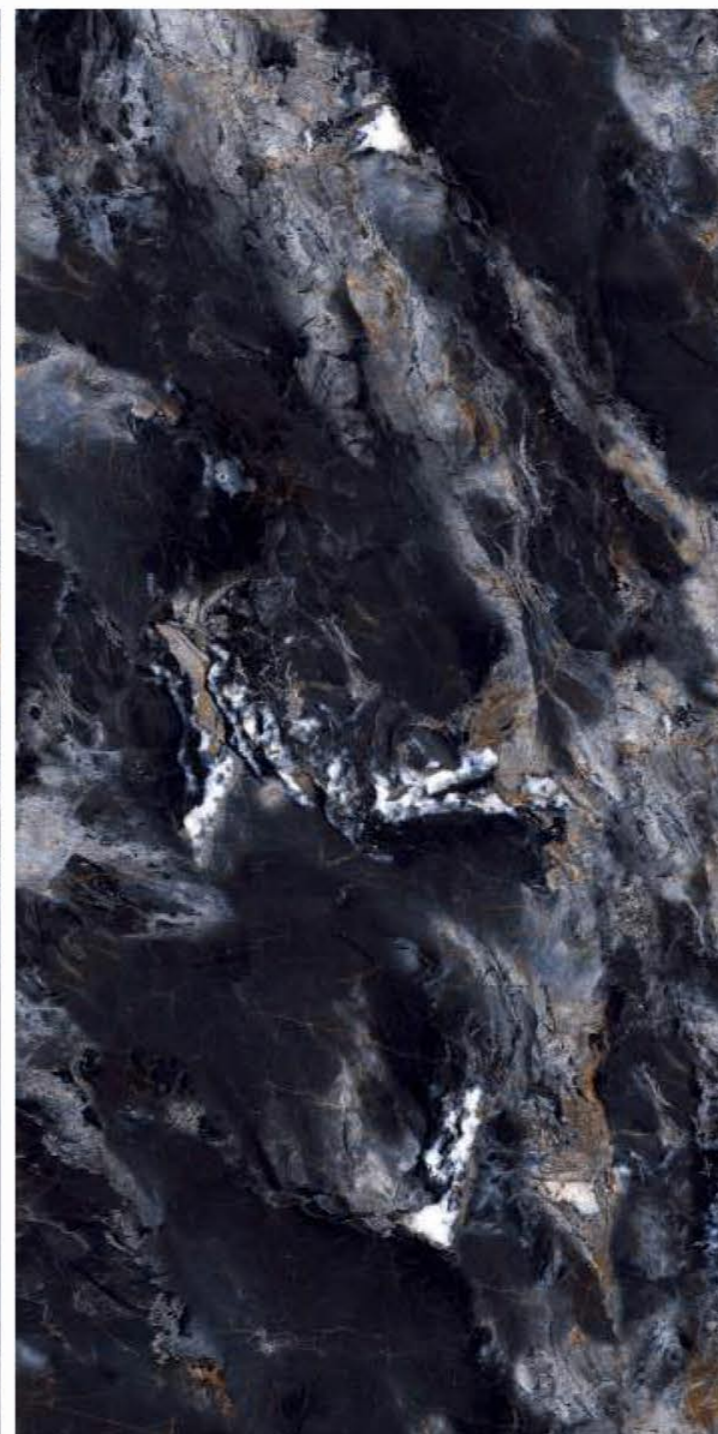

THUNDER SMOKE BLACK

SIZE
600x
1200MM

Series
HIGH GLOSSY

Random
04