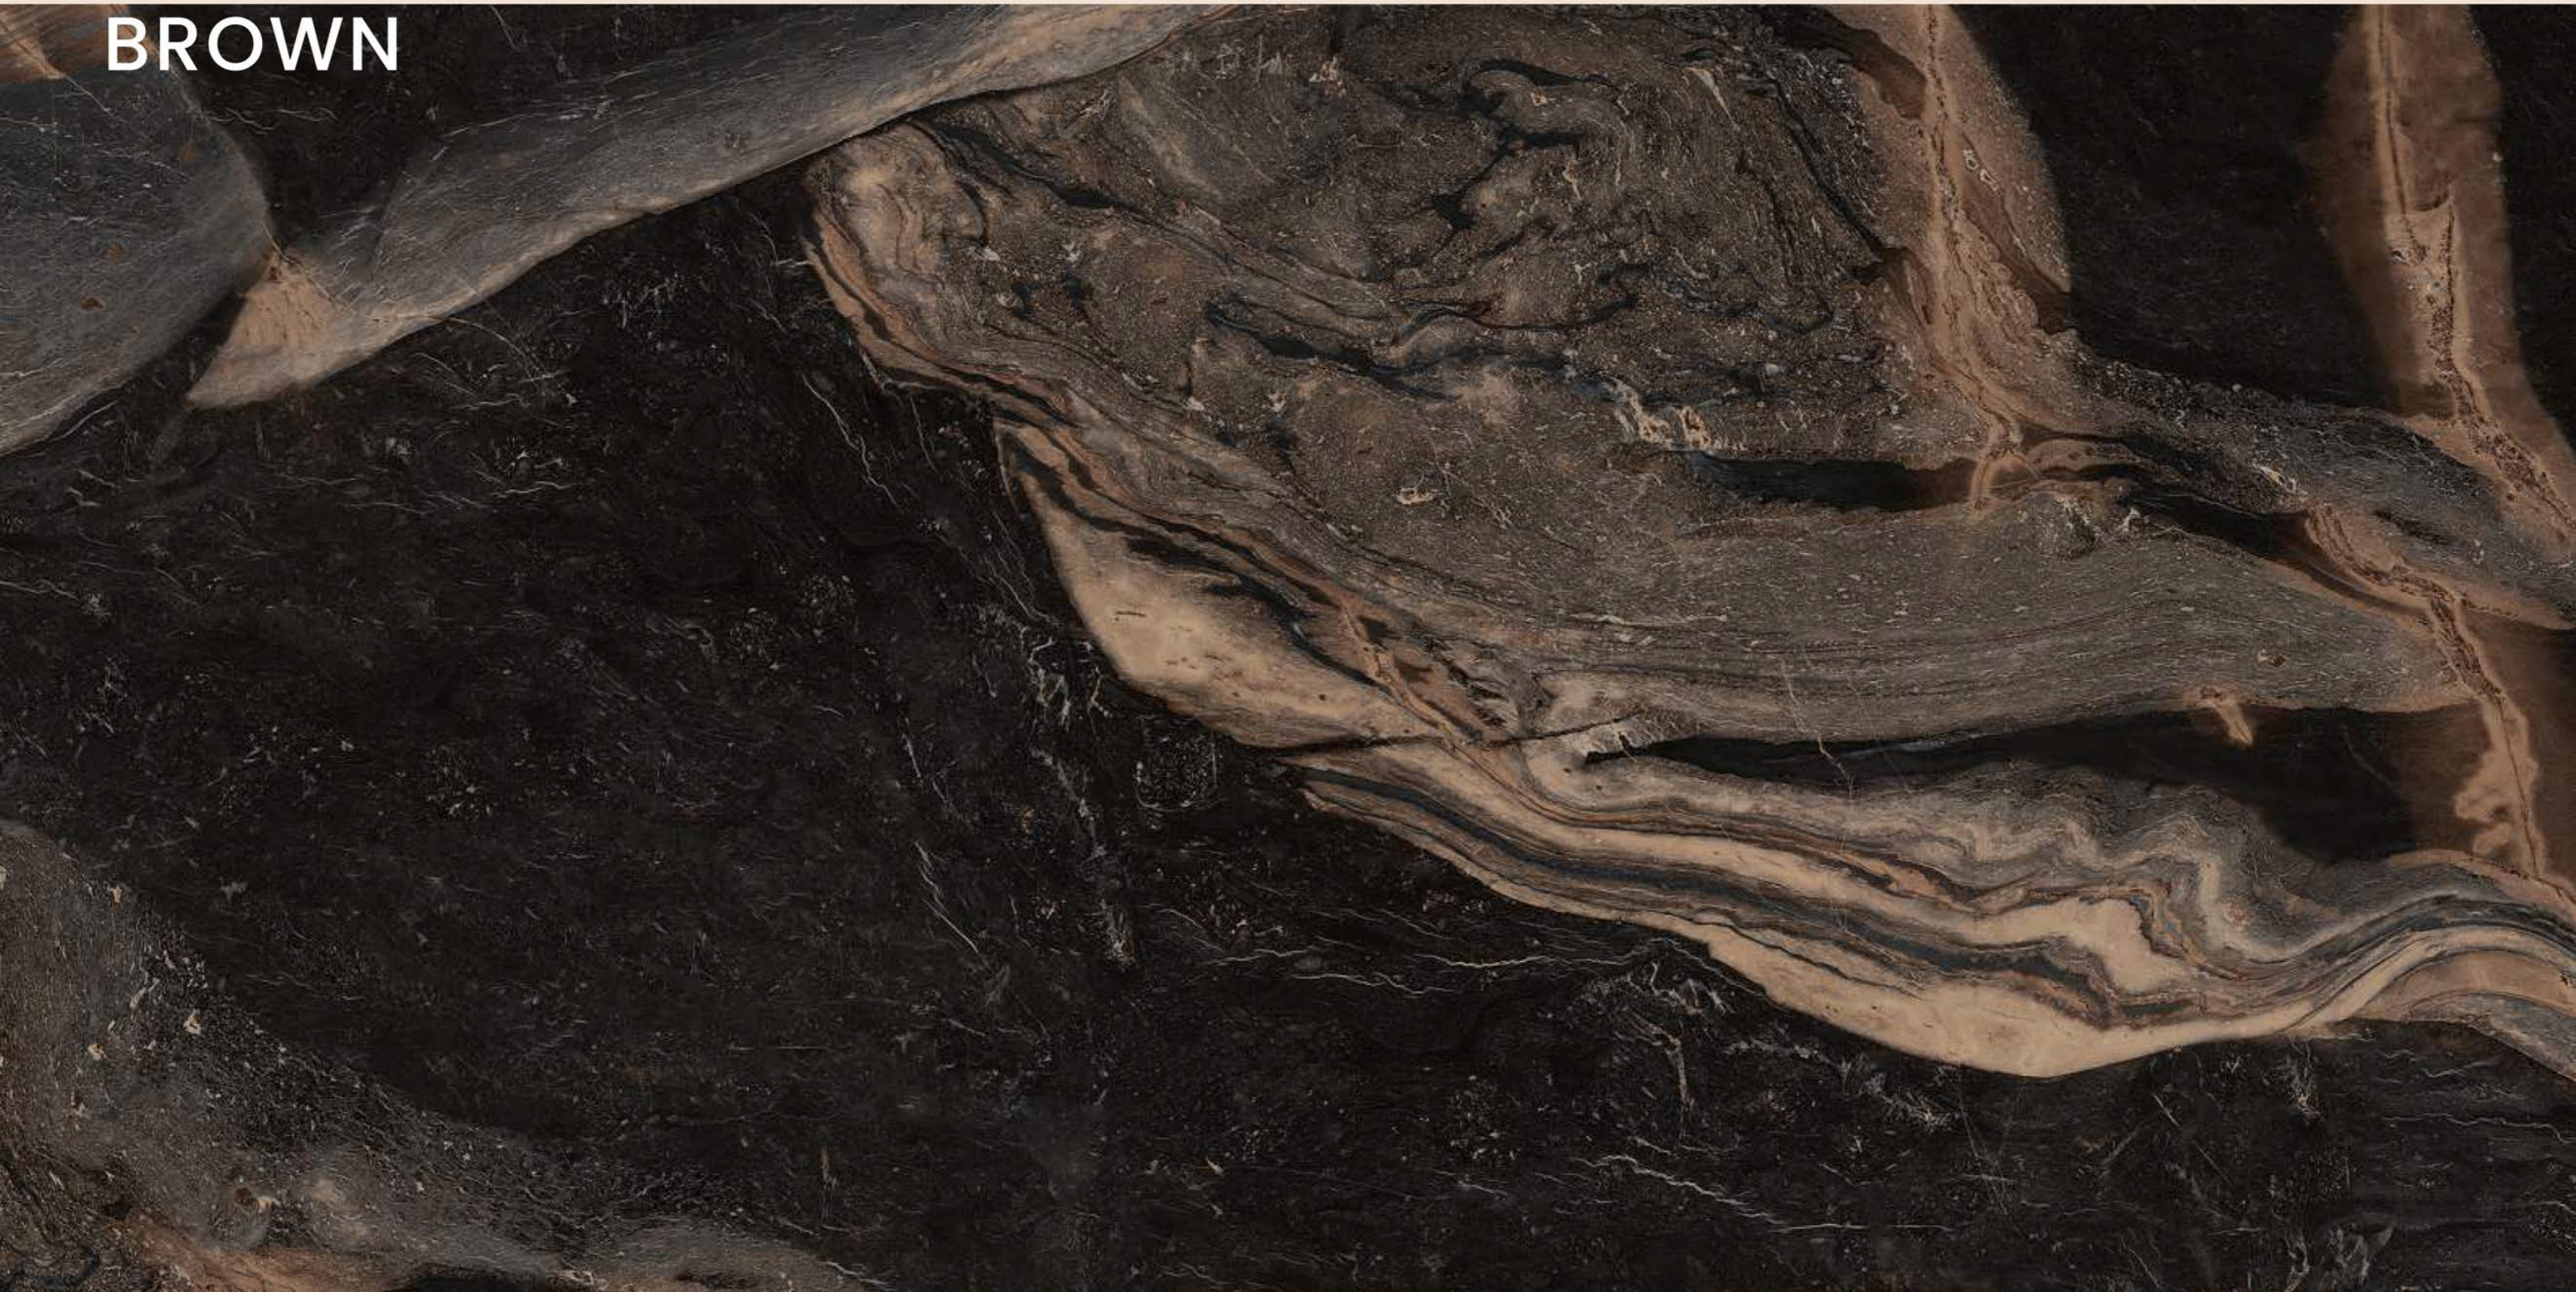

# INCREDIC

SIZE  
600x  
1200MM

Series  
HIGH GLOSSY

Random  
03

INCREDIC

**INFINITY  
BROWN**