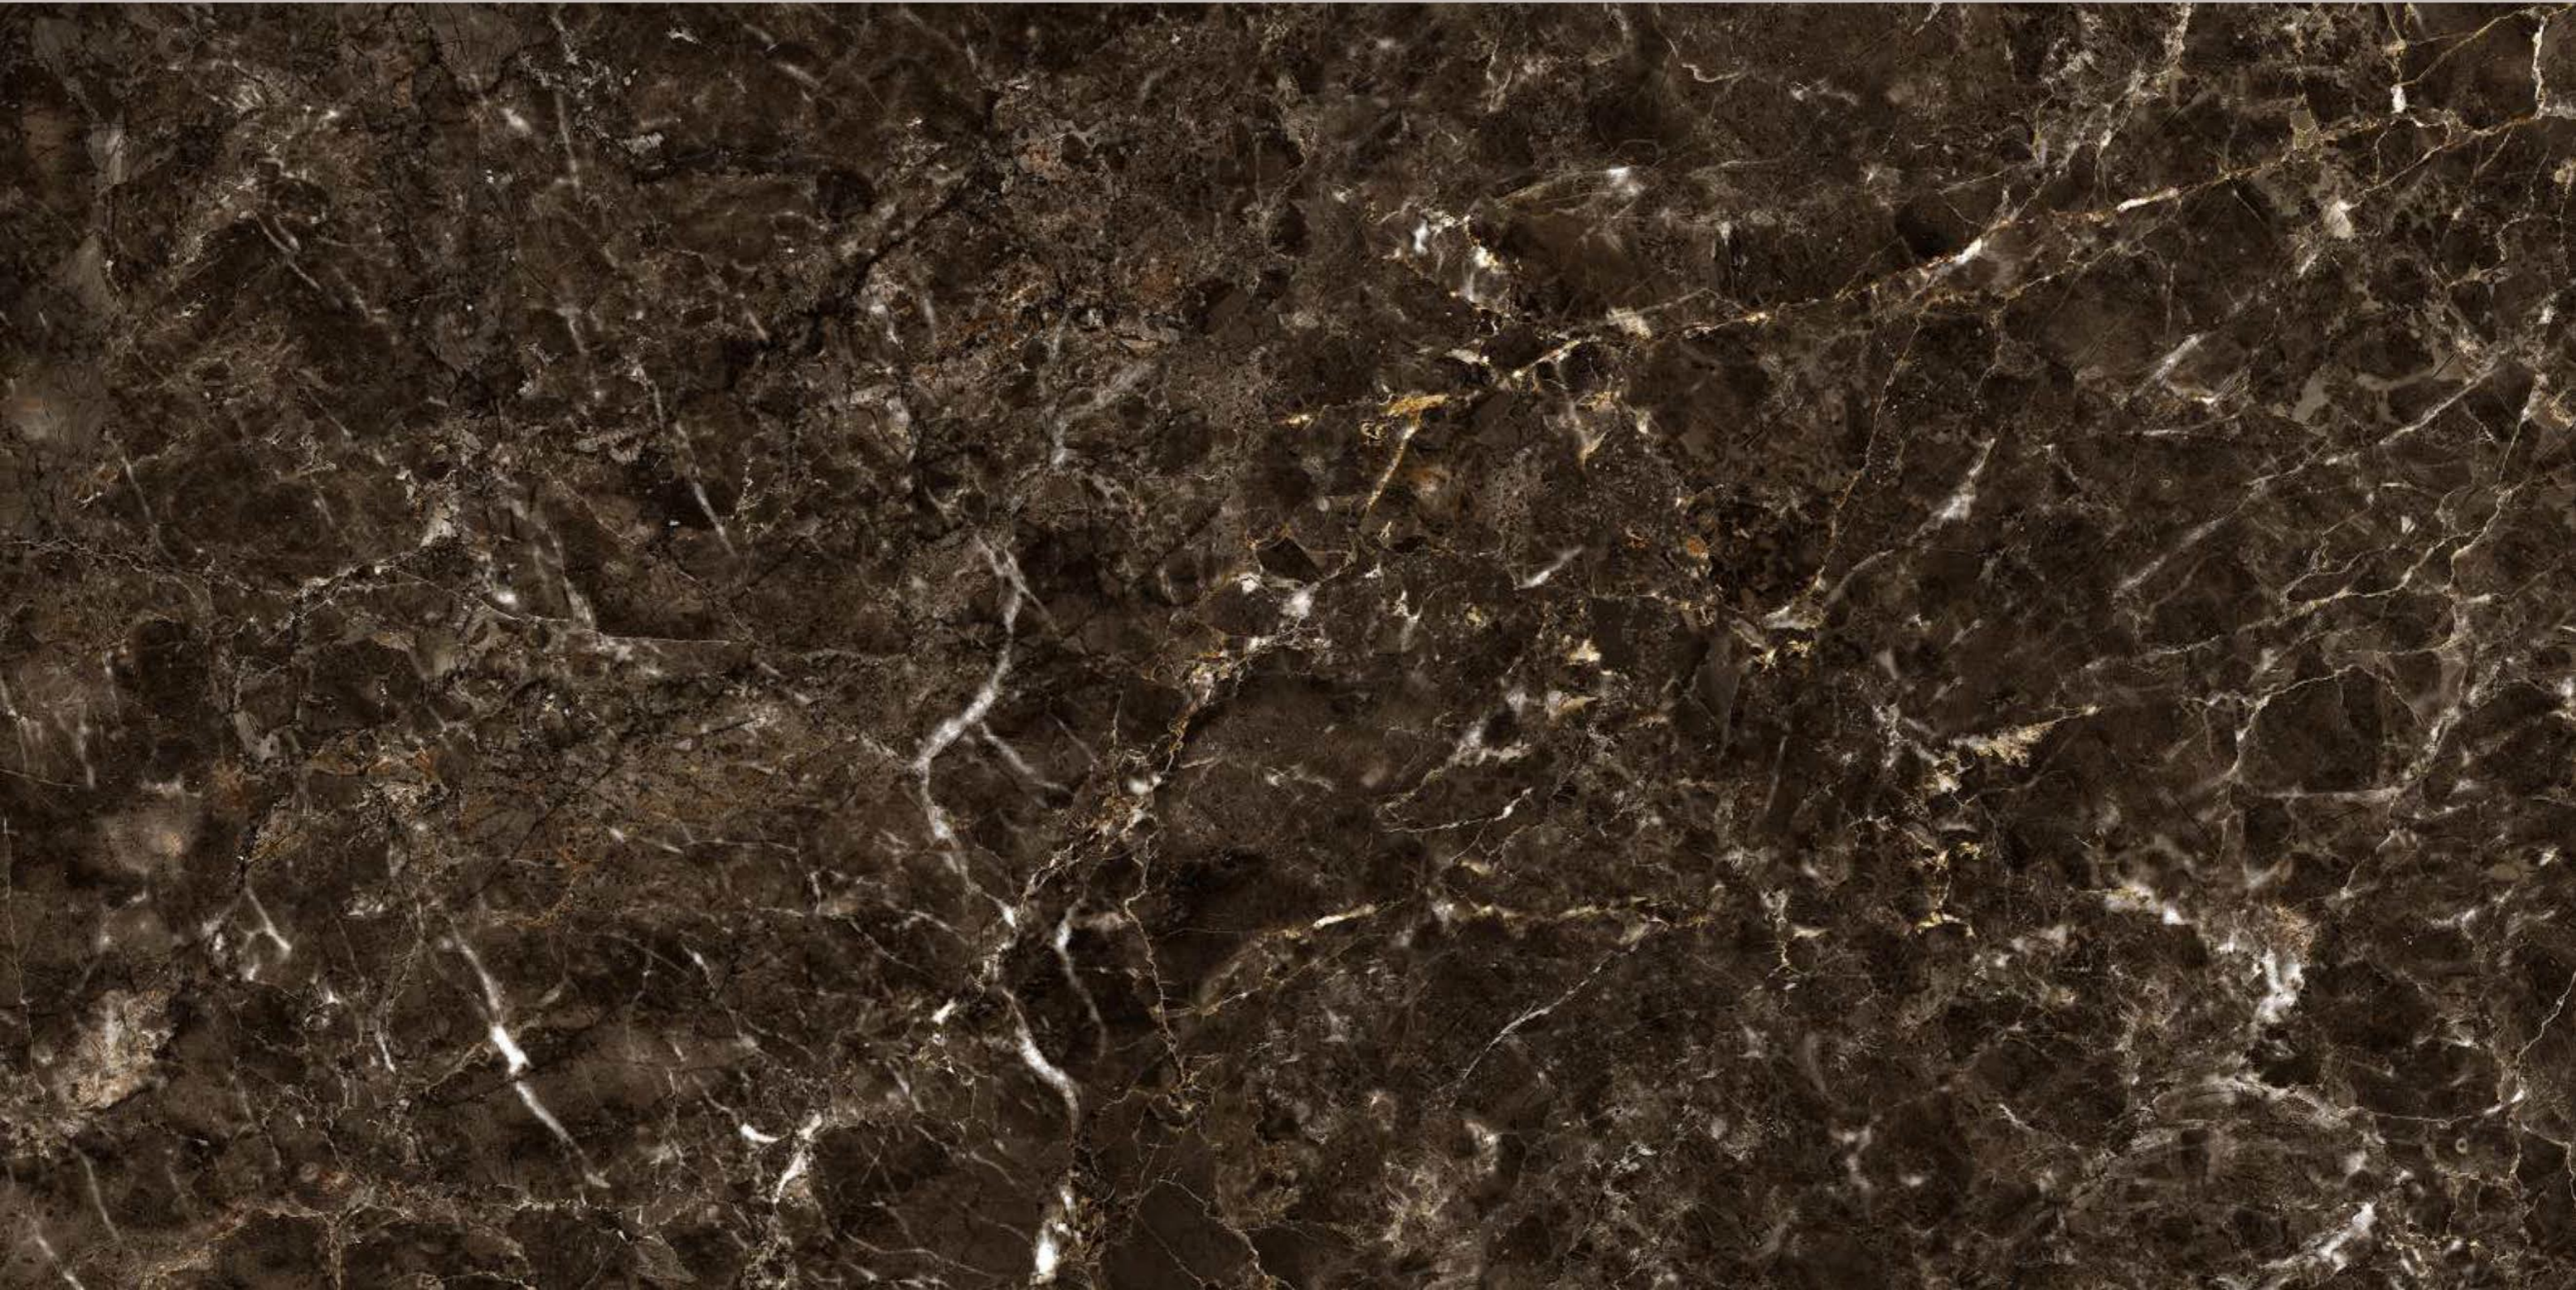

# SPARTEN BLACK

SIZE  
600x  
1200MM

Series  
HIGH GLOSSY

Random  
02

**SPARTEN BLACK**

STRATOS