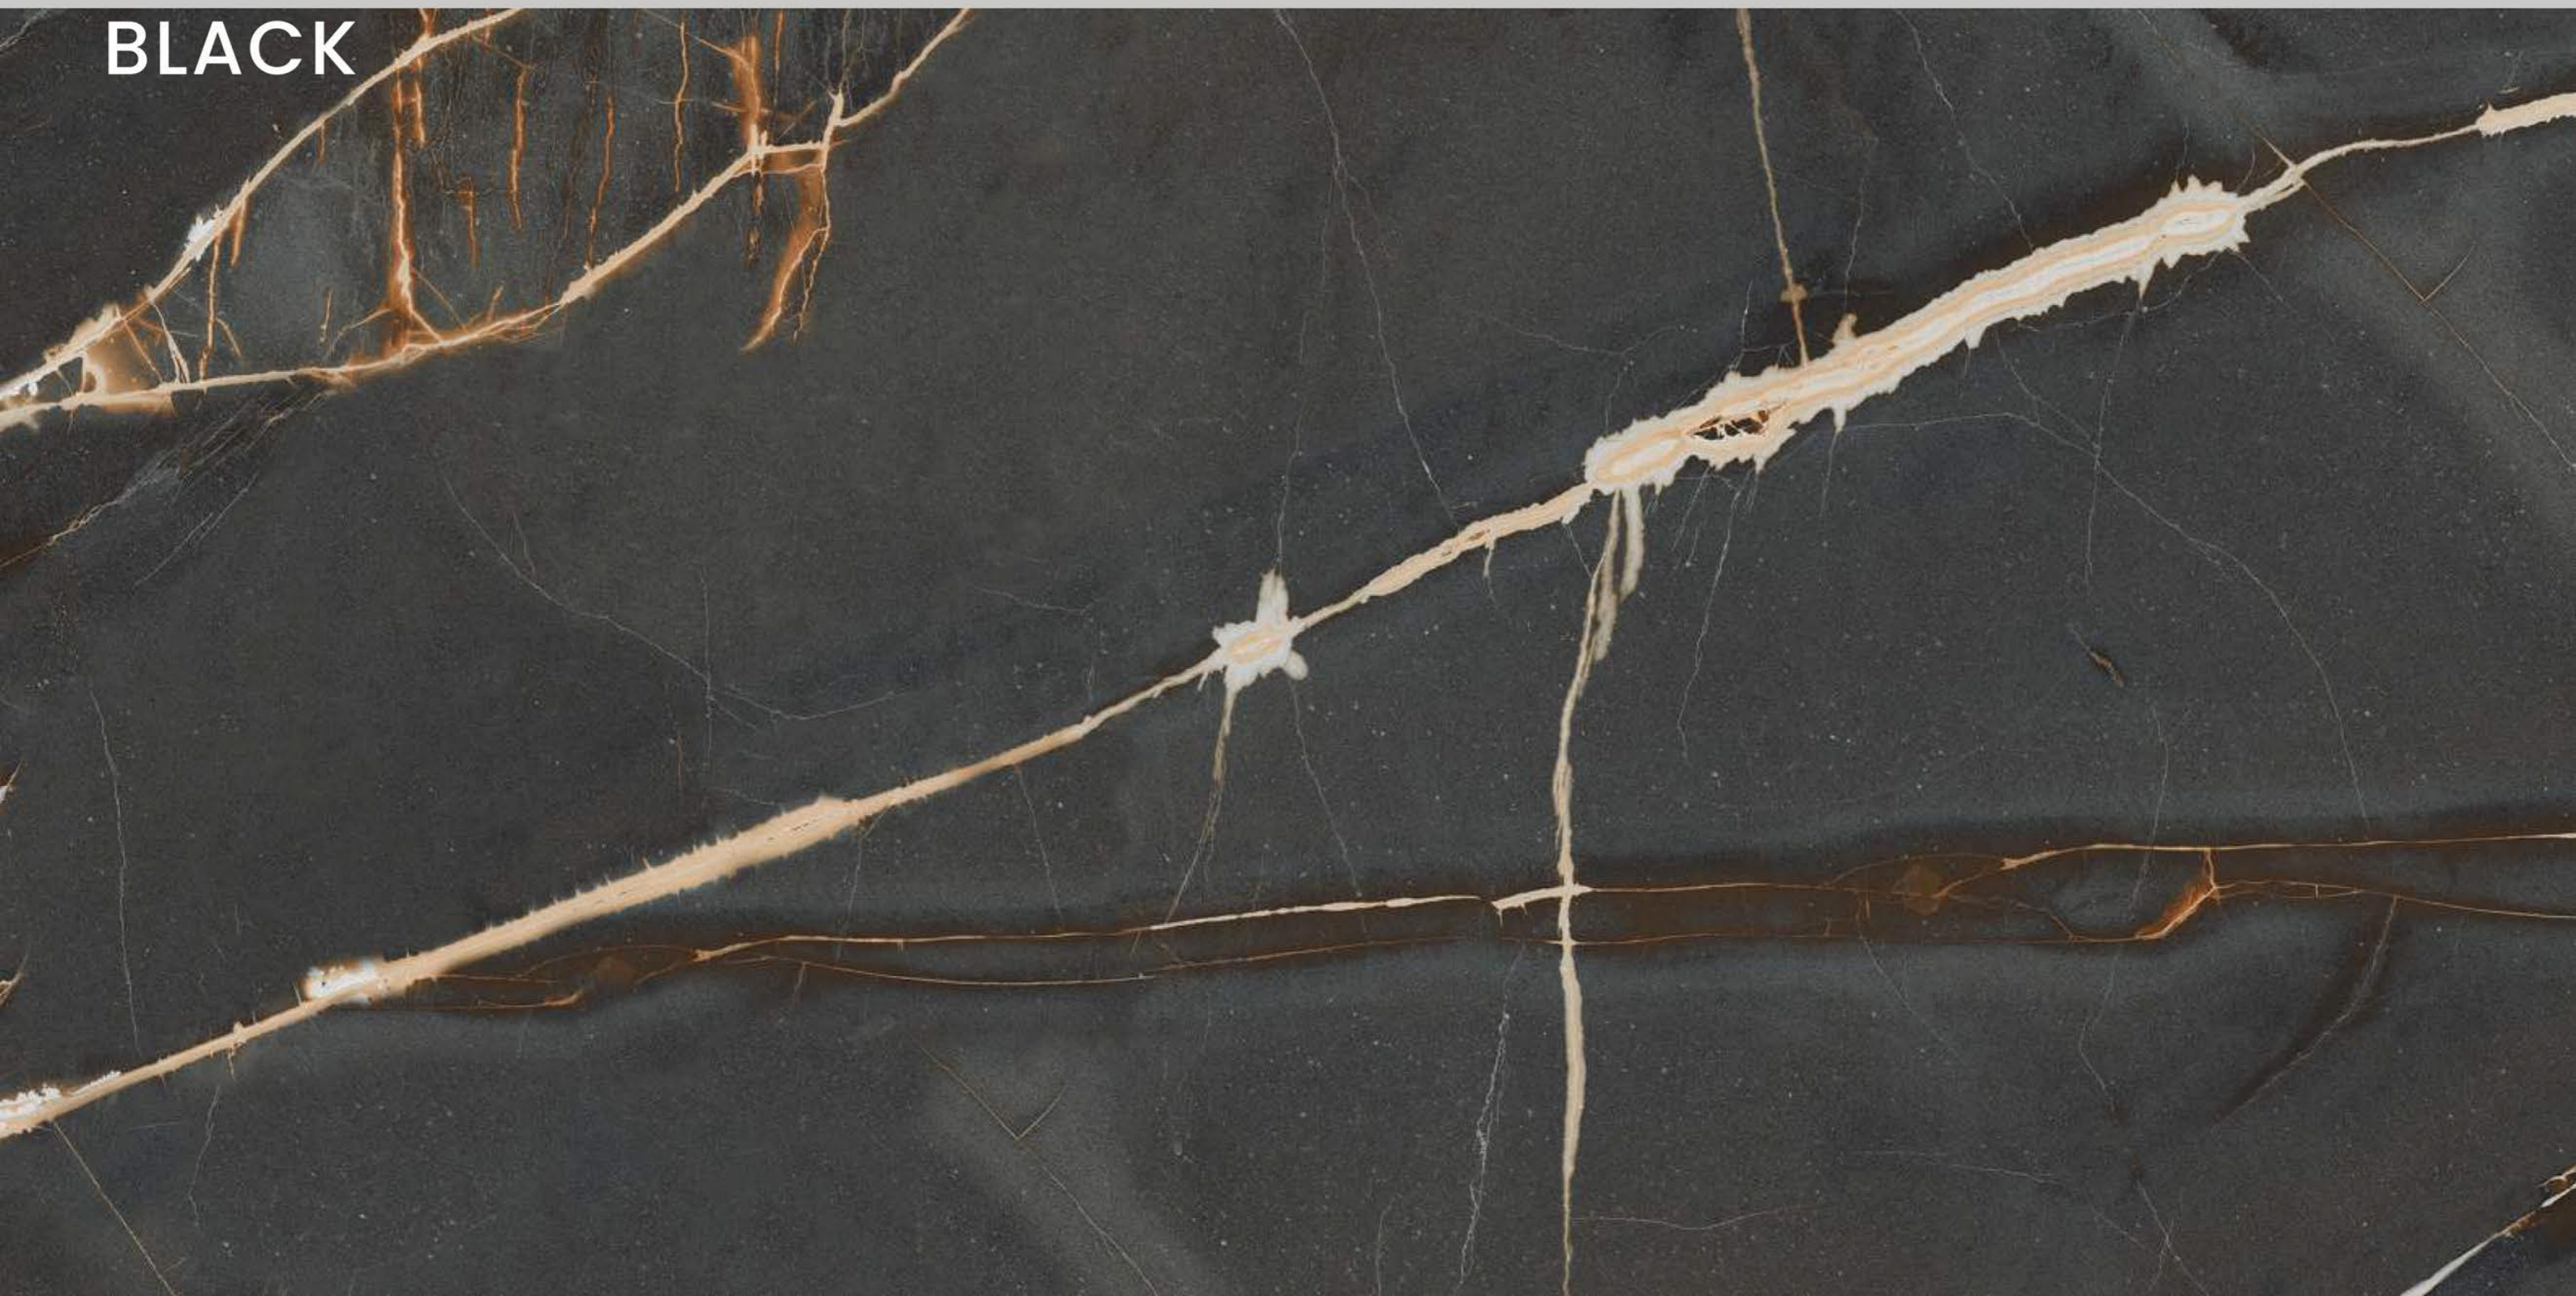

# INVISIBLE

SIZE  
600x  
1200MM

Series  
HIGH GLOSSY

Random  
05

INVISIBLE

LEXA  
BLACK