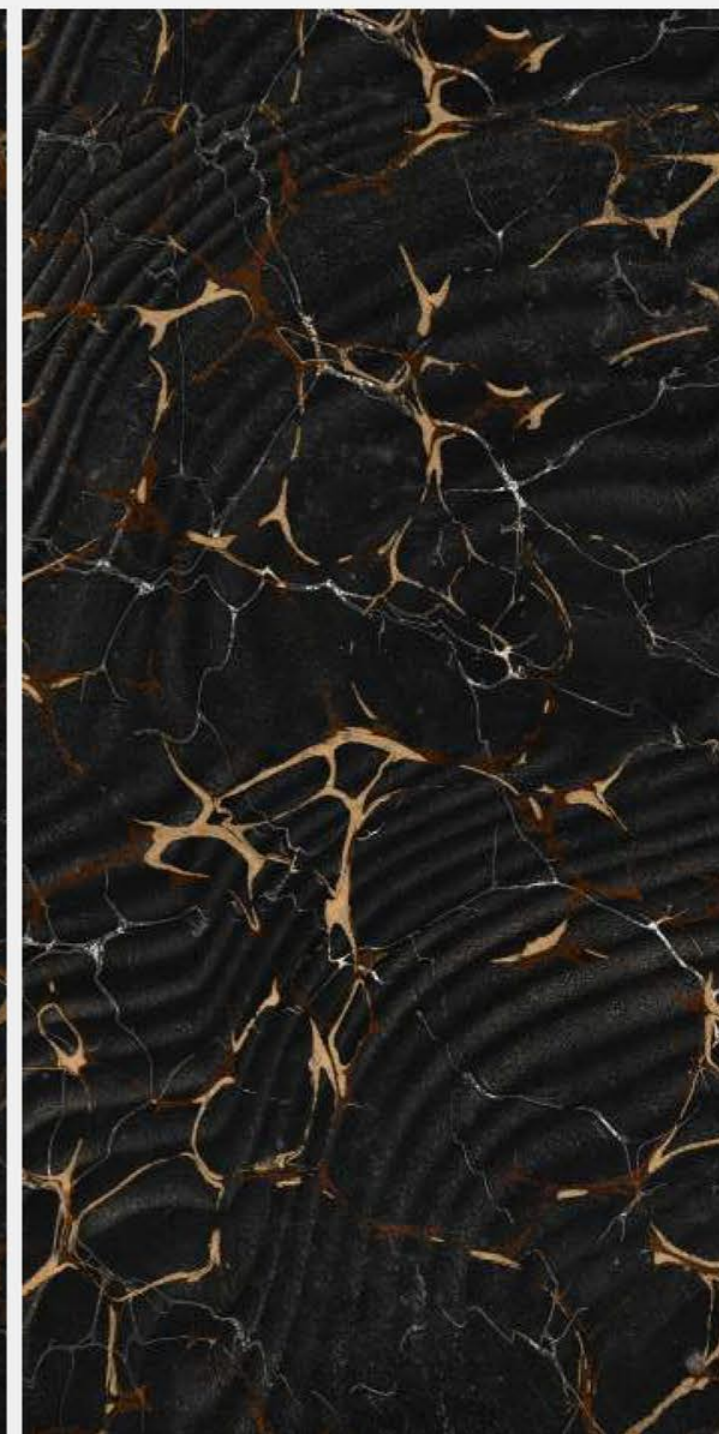

SILK VITRUM

SIZE
600x
1200MM

Series
HIGH GLOSSY

Random
05