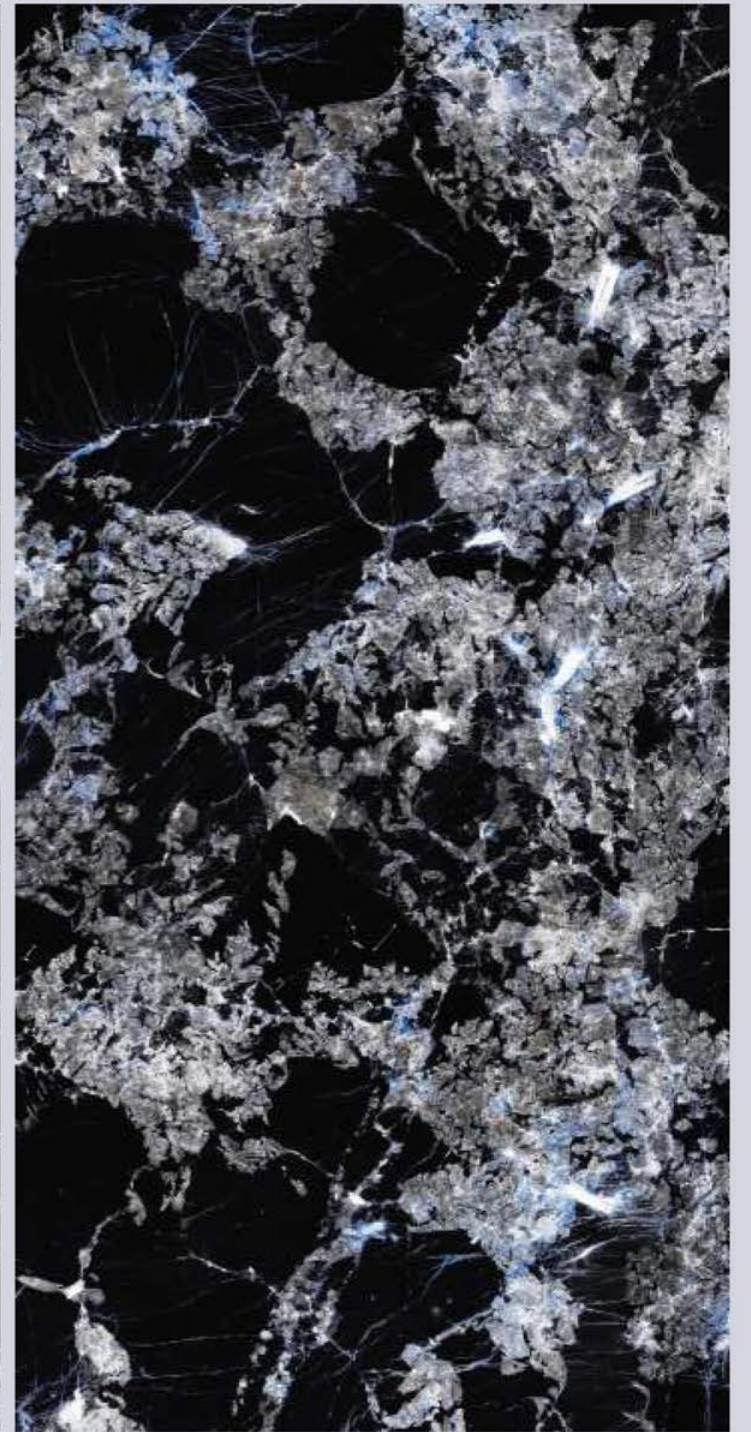

ZATT BEAUTY

SIZE
600x
1200MM

Series
HIGH GLOSSY

Random
04