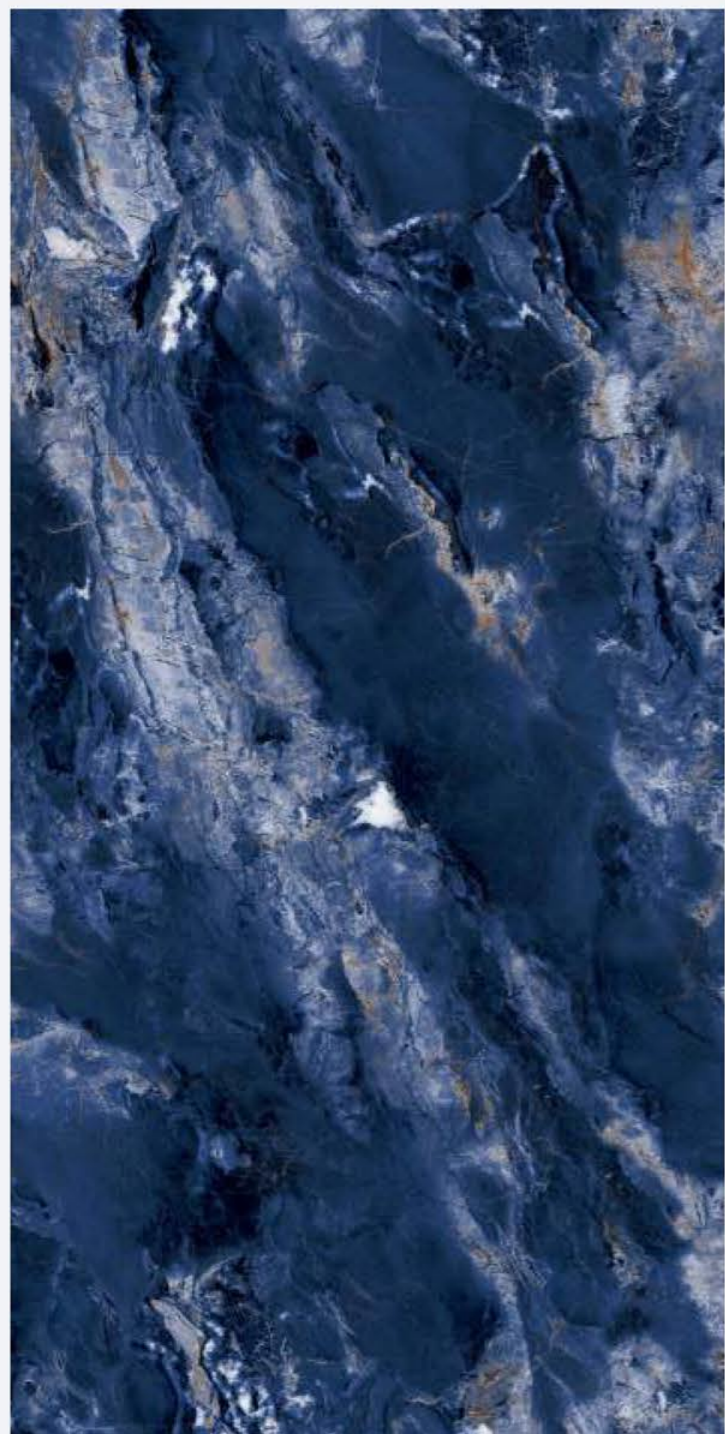

THUNDER SMOKE BLUE

SIZE
600x
1200MM

Series
HIGH GLOSSY

Random
04