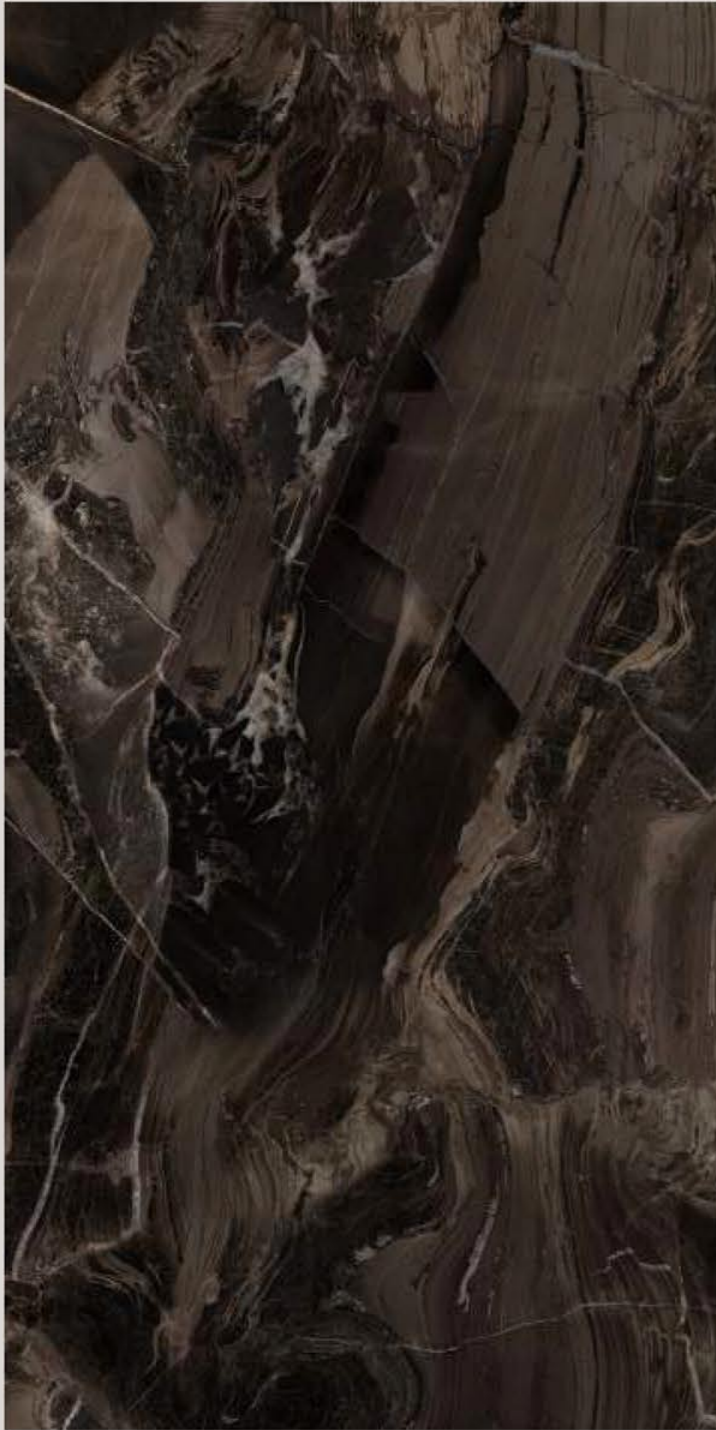

HILTON BROWN

SIZE
600x
1200MM

Series
HIGH GLOSSY

Random
04