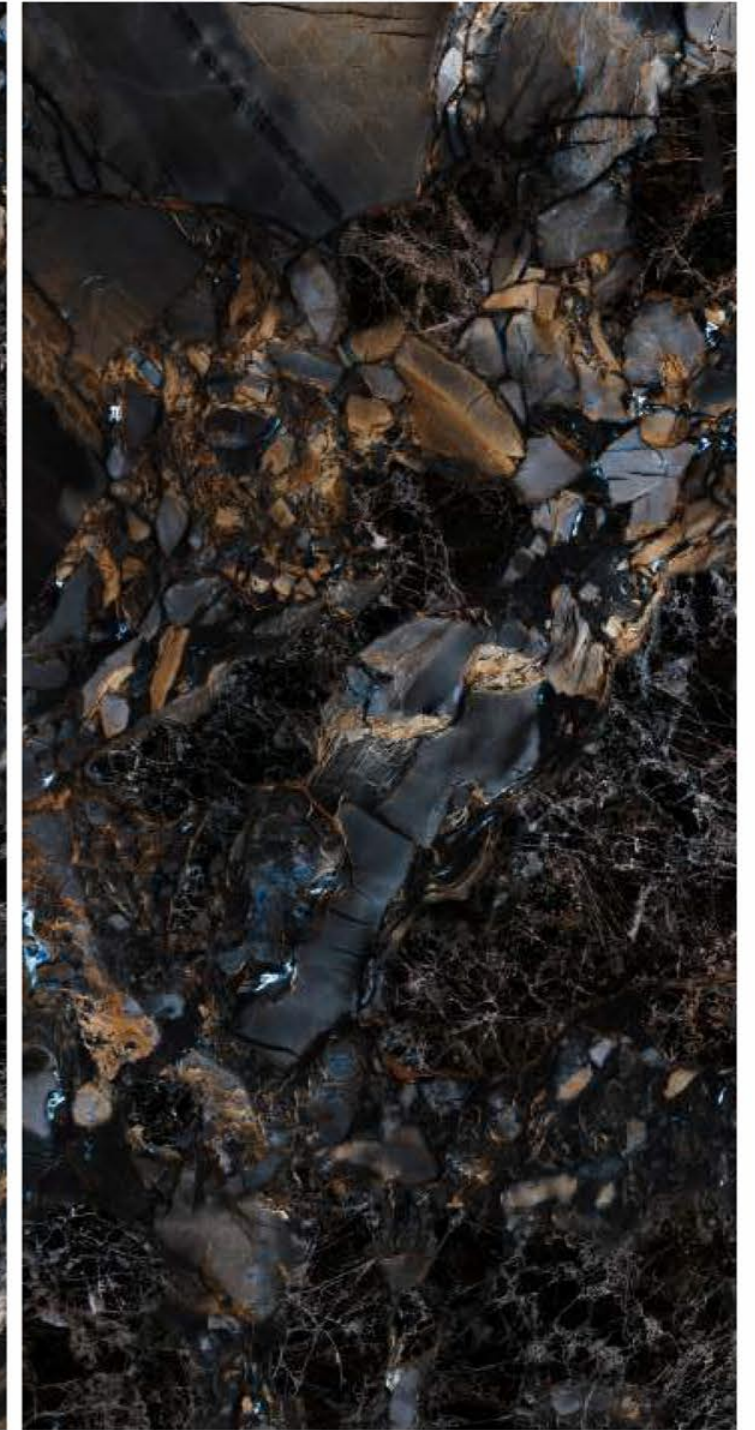

ROYAL OPERA

SIZE
600x
1200MM

Series
HIGH GLOSSY

Random
03