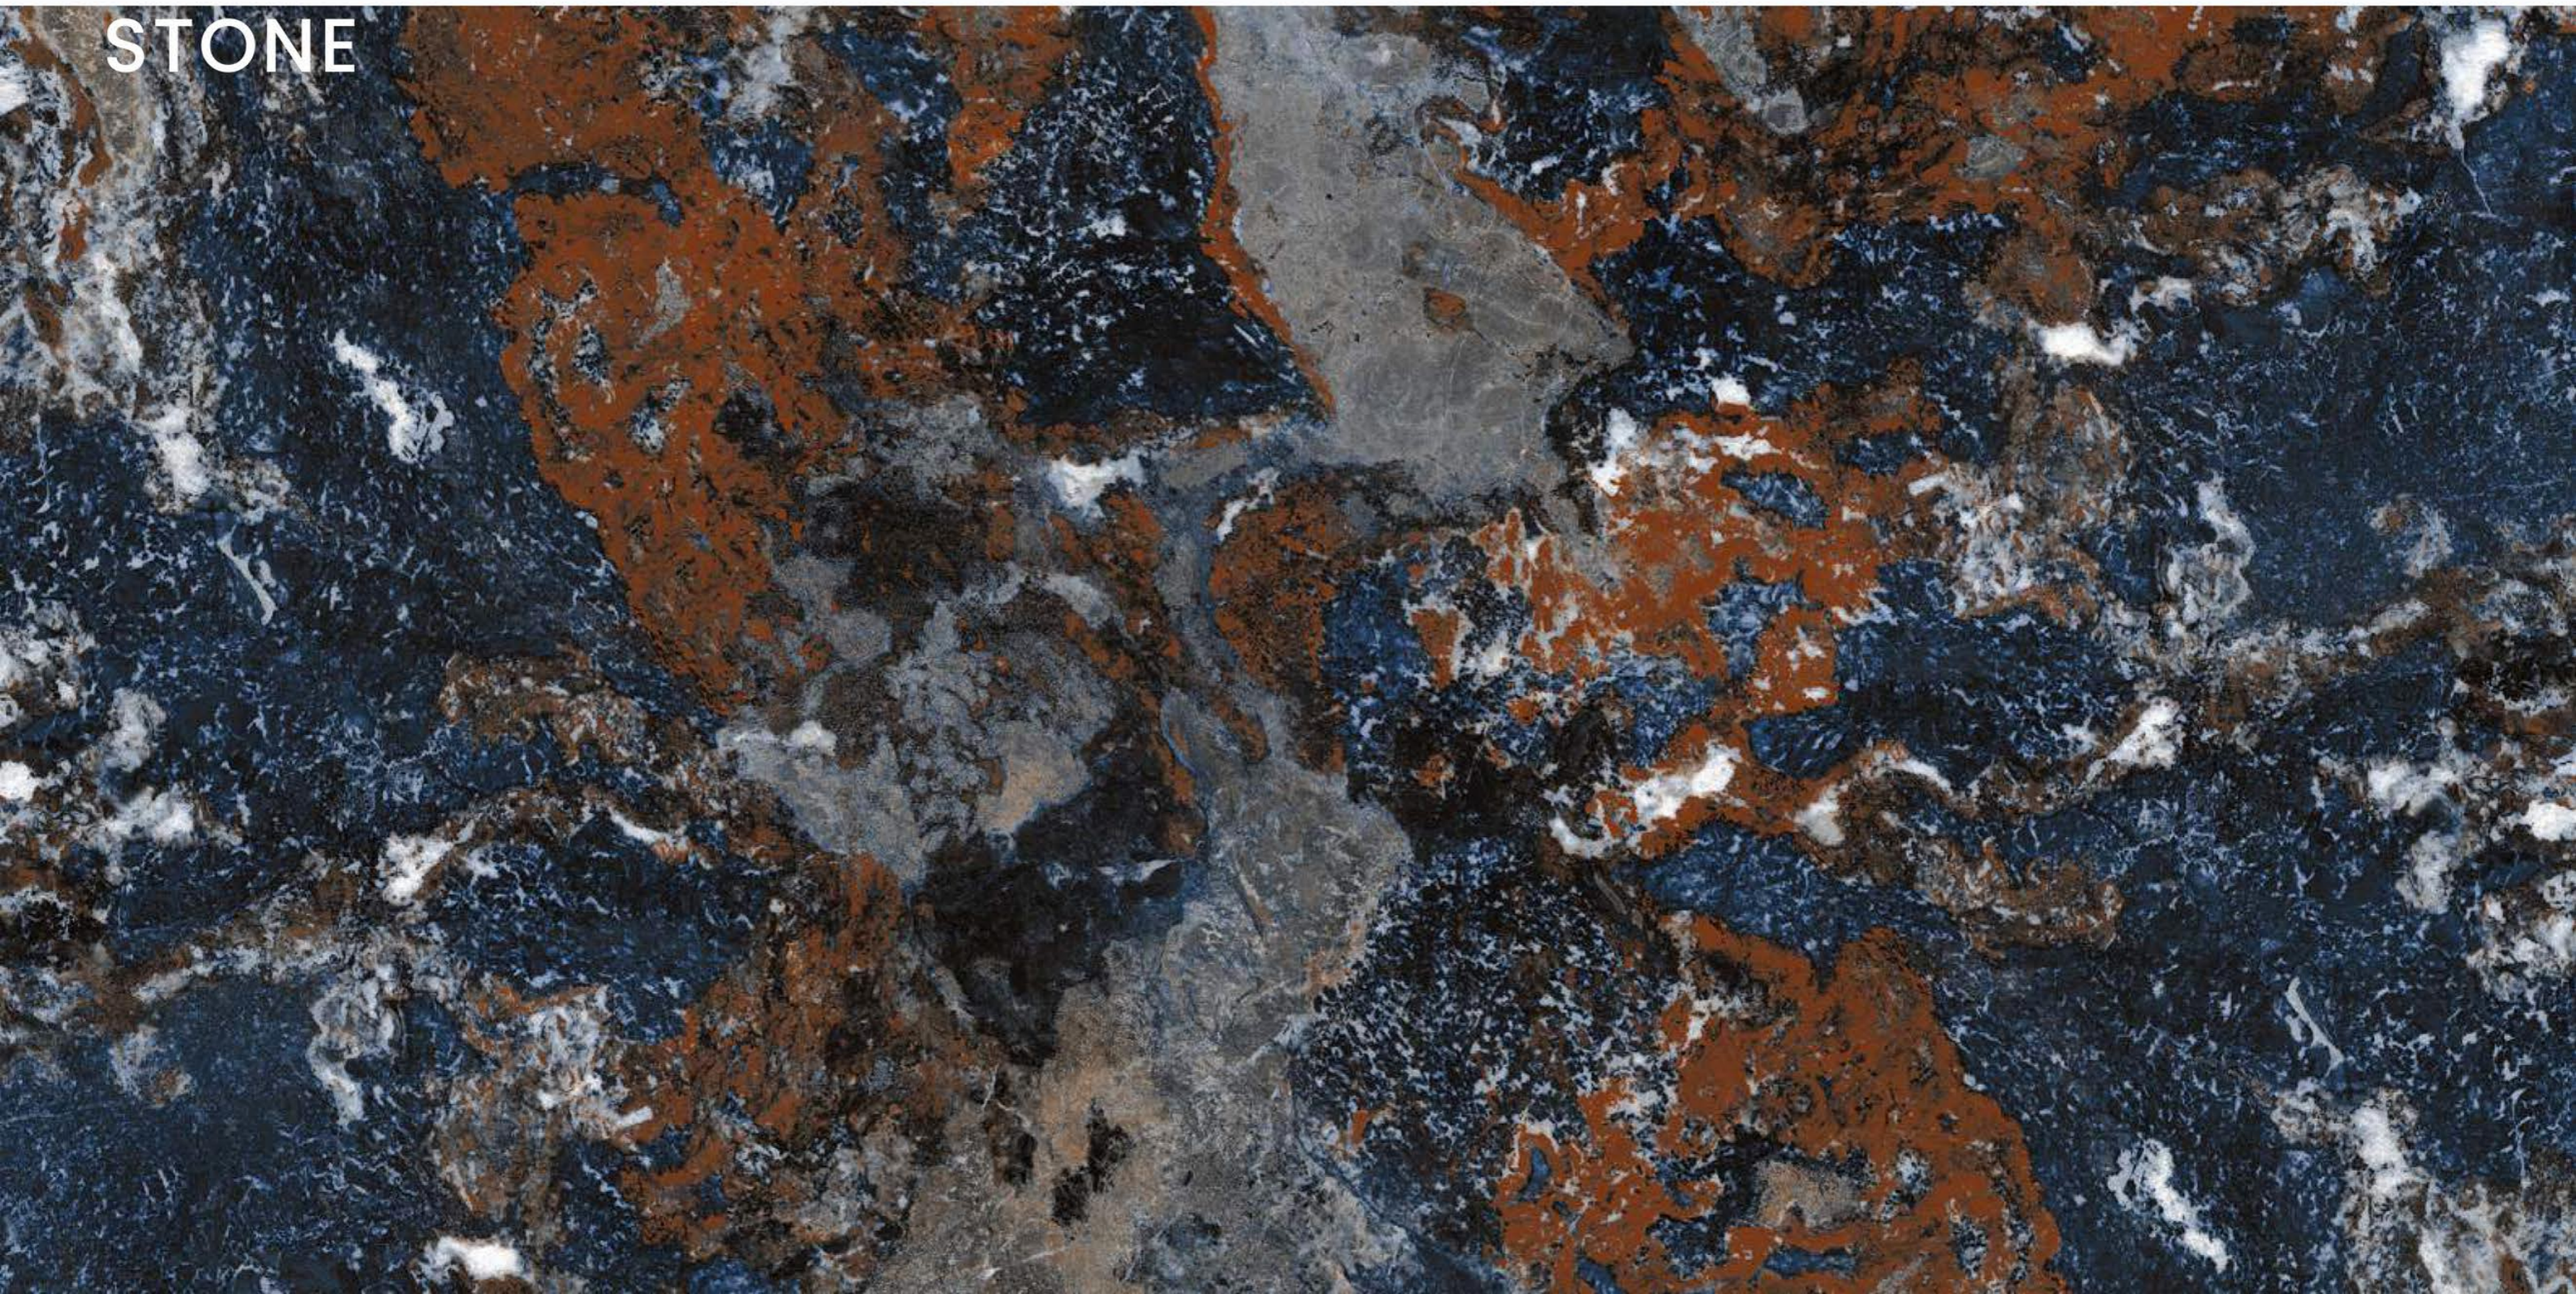

# SILK VITRUM

SIZE  
600x  
1200MM

Series  
HIGH GLOSSY

Random  
05

SILK VITRUM

**SLATE  
STONE**