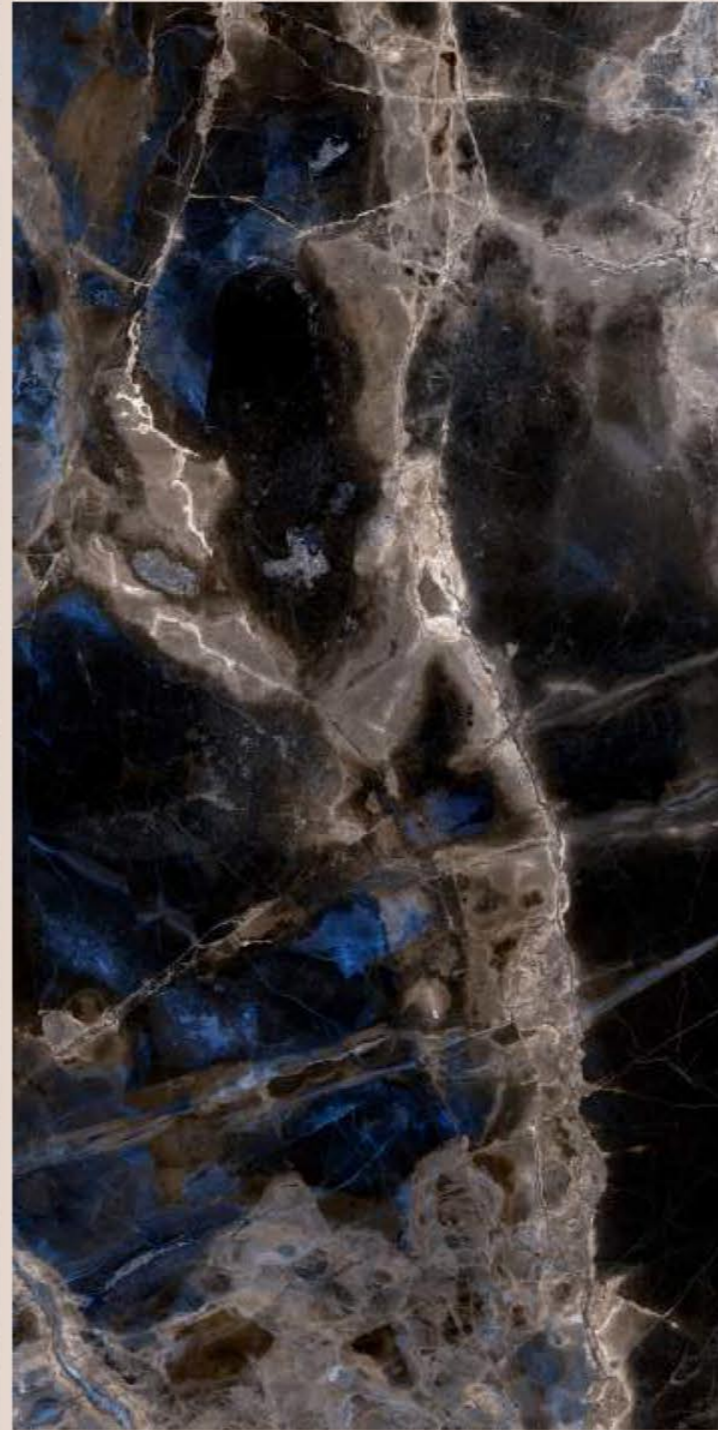

INVISIBLE

SIZE
600x
1200MM

Series
HIGH GLOSSY

Random
05