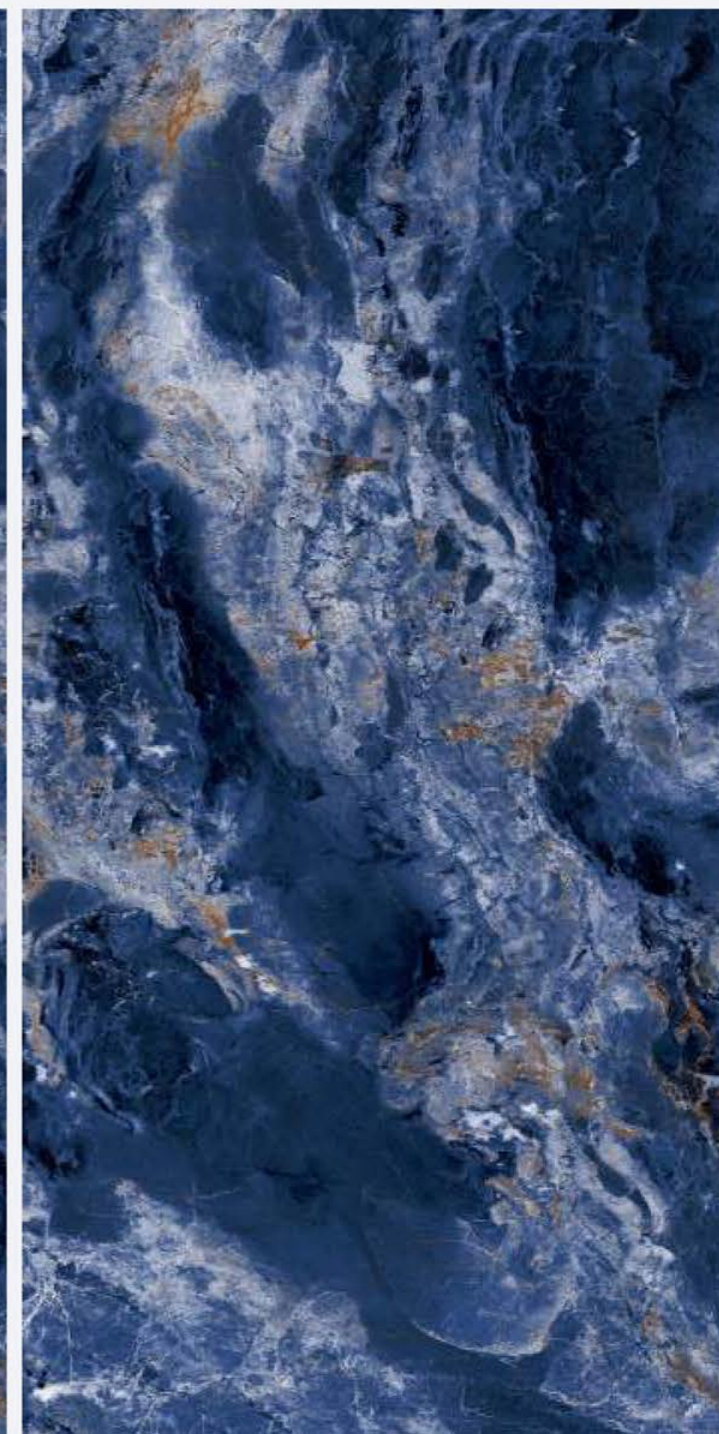

THUNDER SMOKE BLUE

SIZE
600x
1200MM

Series
HIGH GLOSSY

Random
04