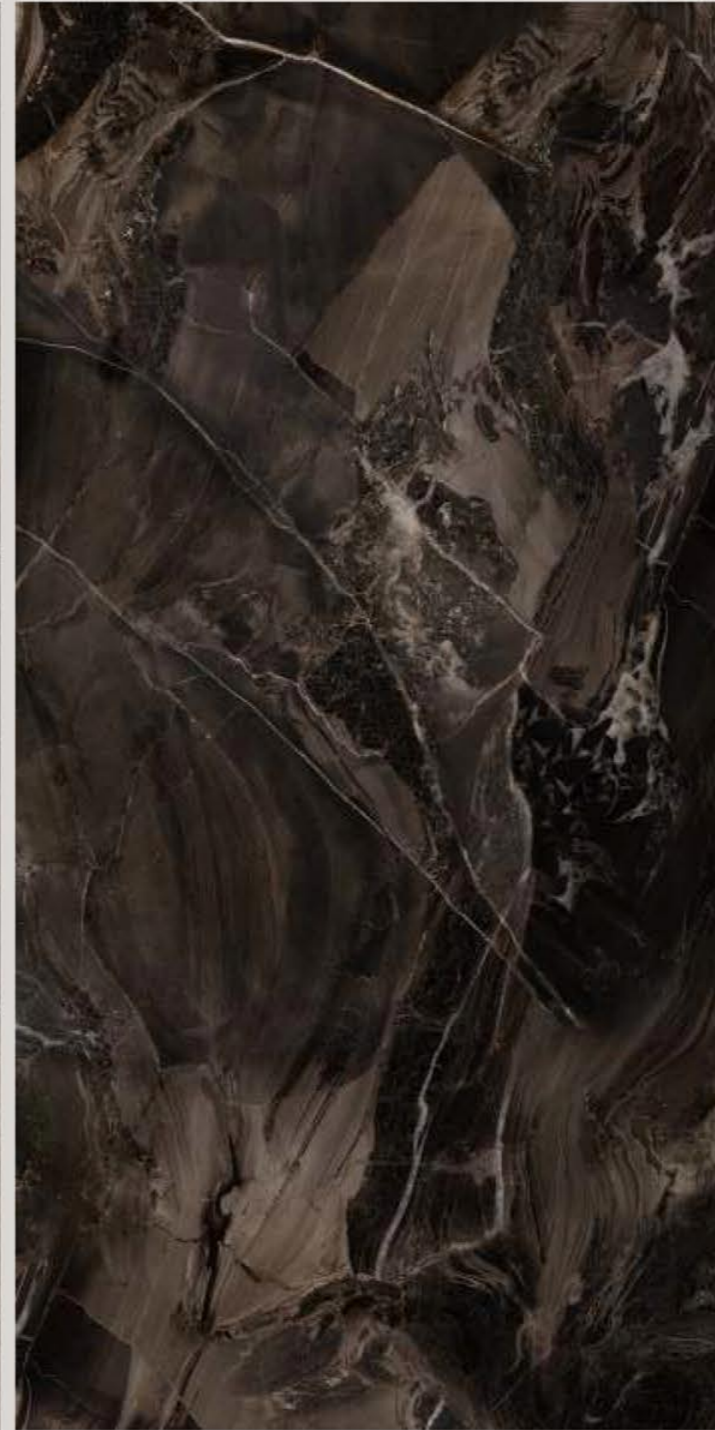

HILTON BROWN

SIZE
600x
1200MM

Series
HIGH GLOSSY

Random
04