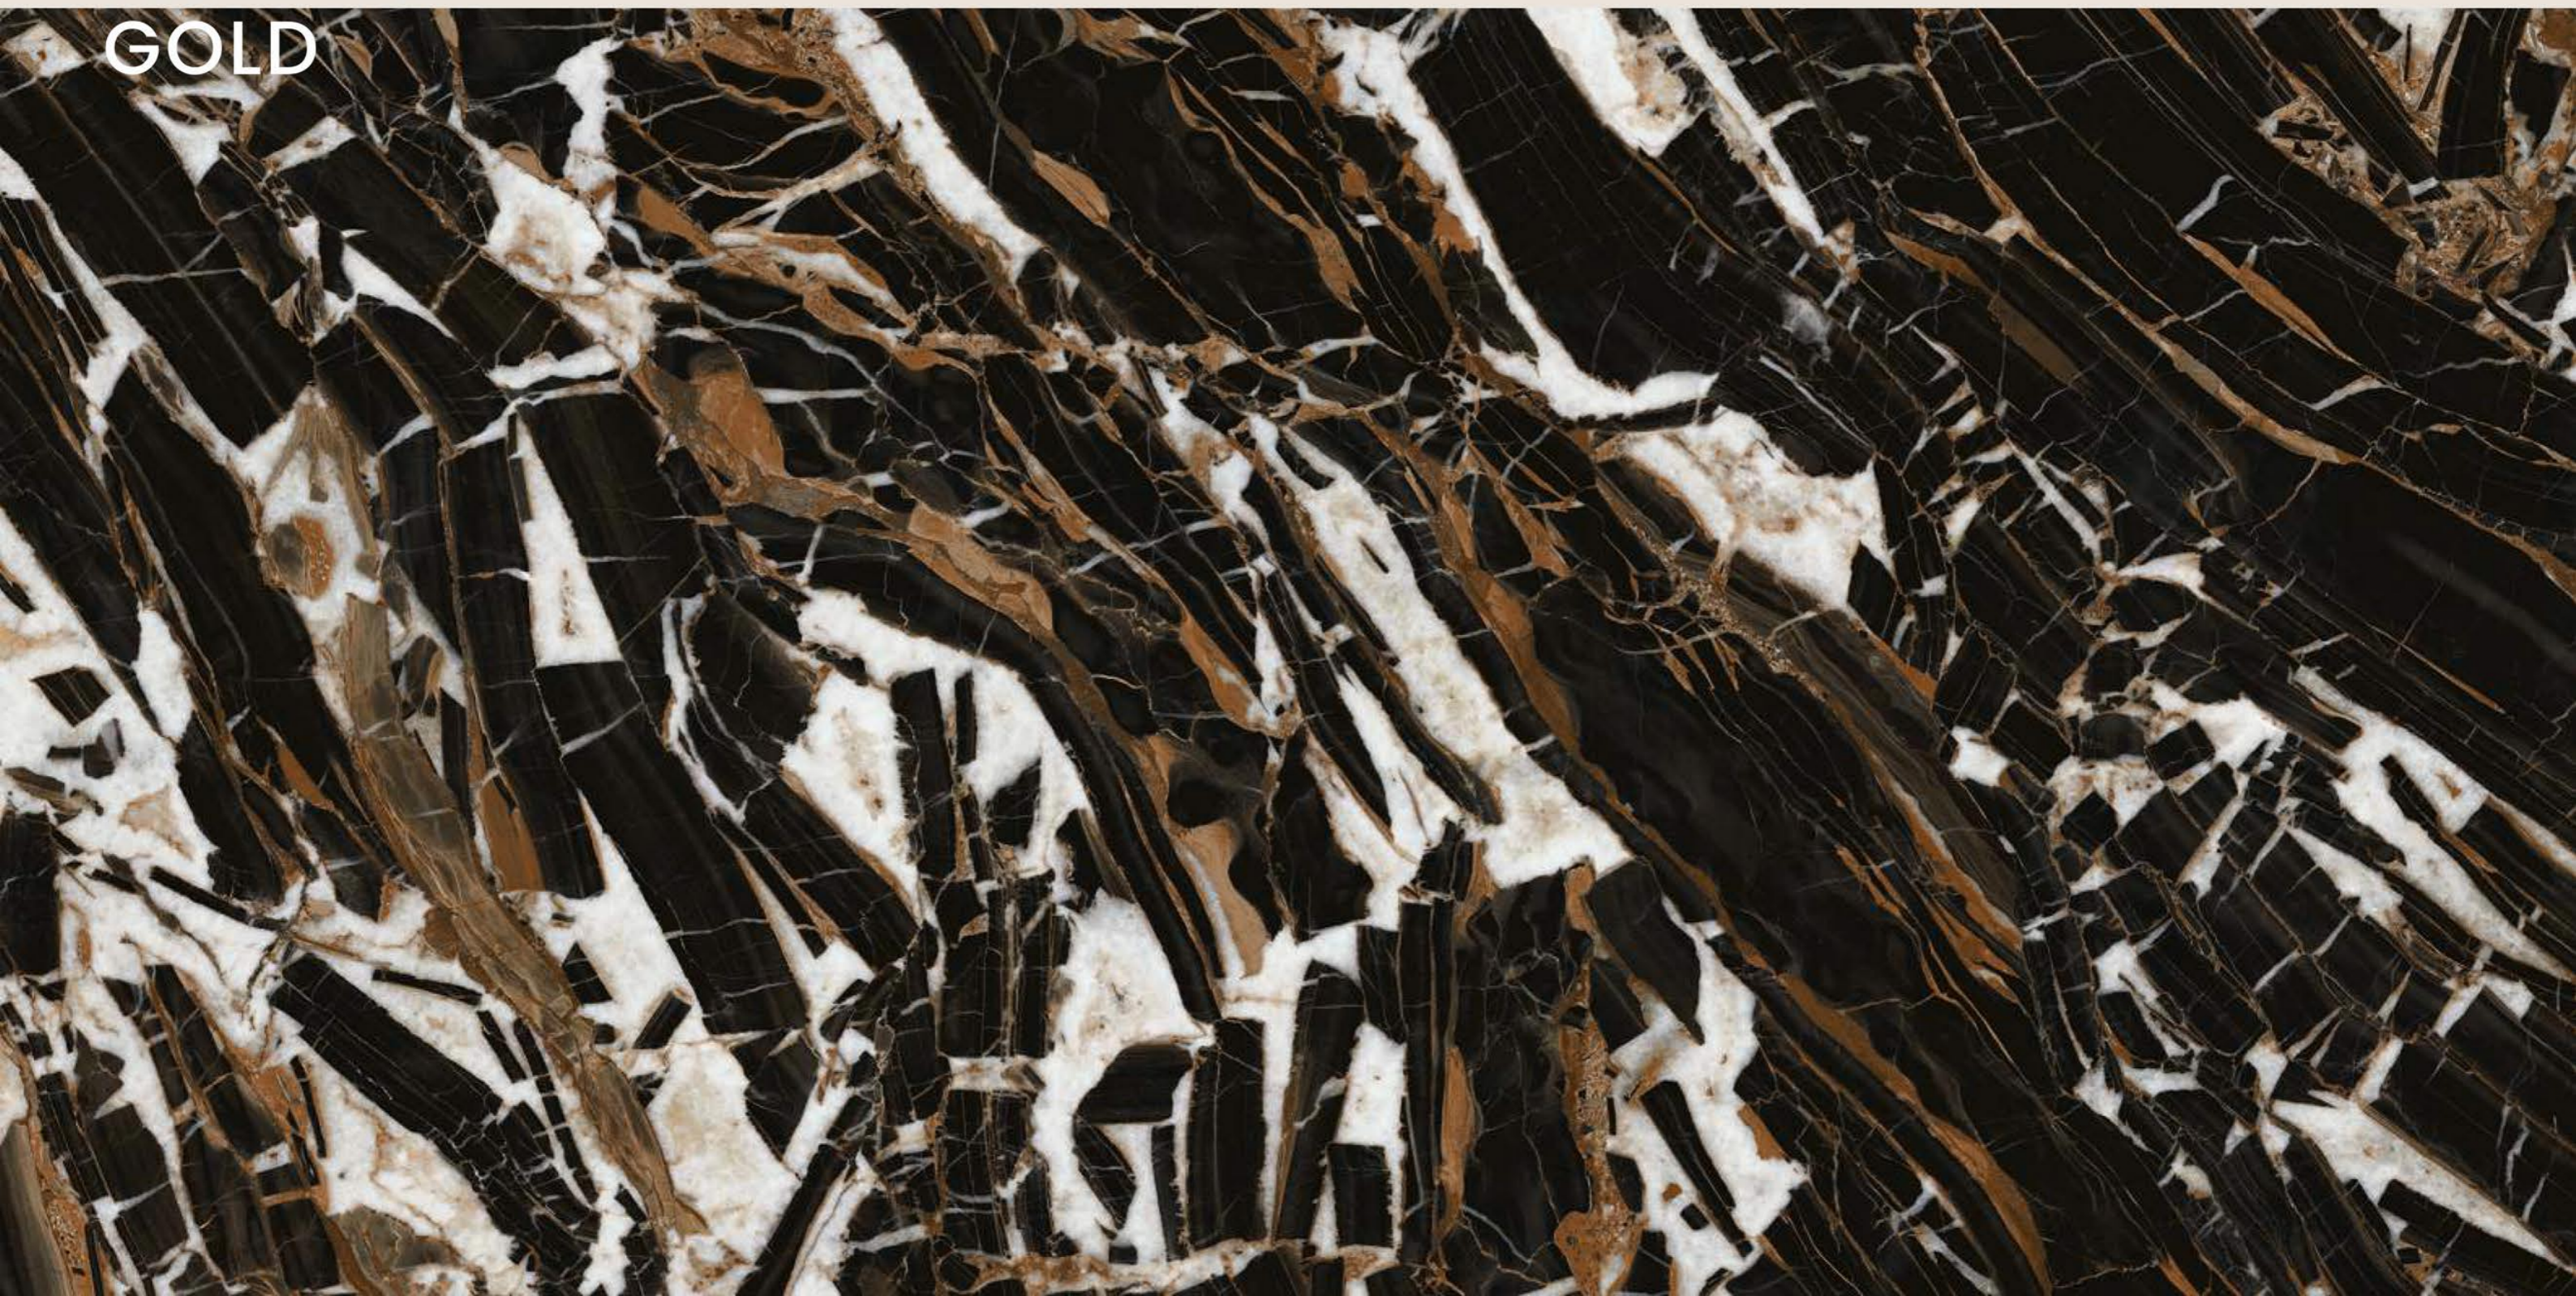

# FOREST BLUE

SIZE  
600x  
1200MM

Series  
HIGH GLOSSY

Random  
05

FOREST BLUE

FRACTAL  
GOLD