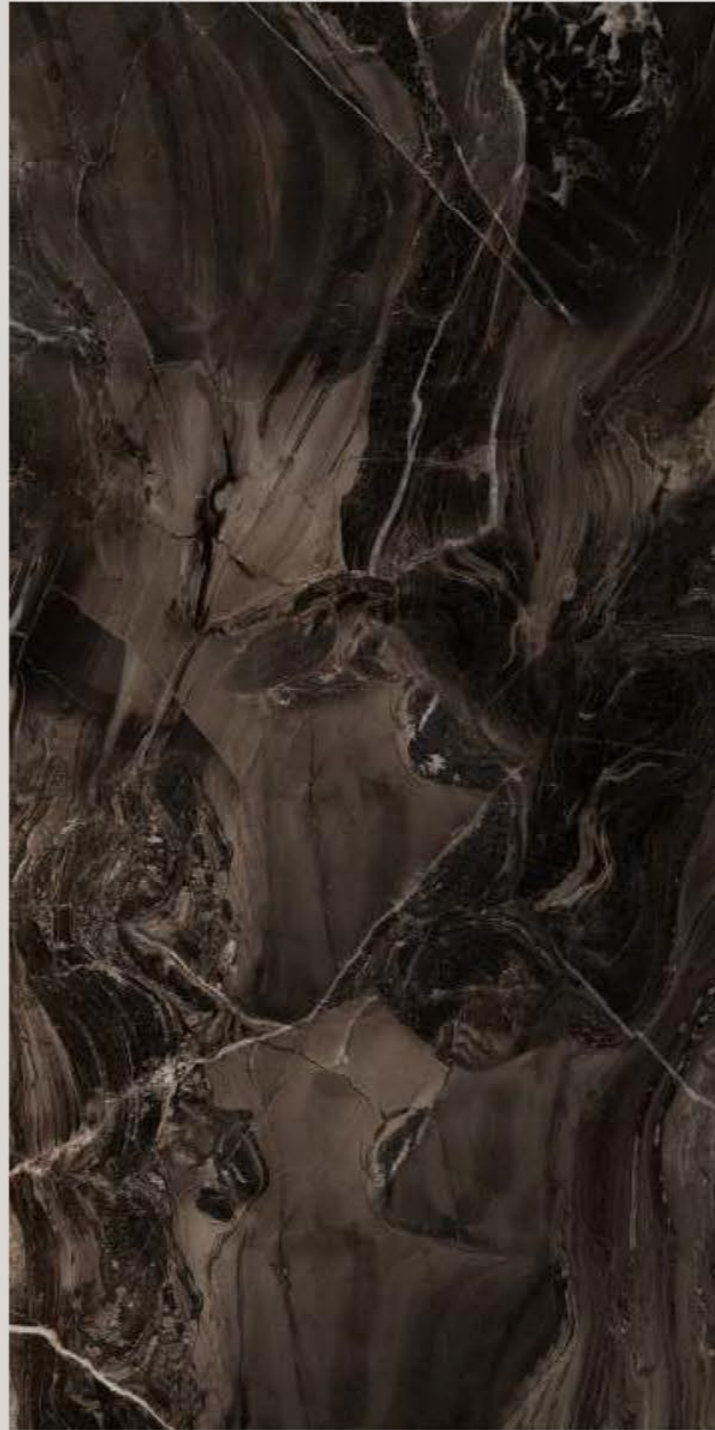

HILTON BROWN

SIZE
600x
1200MM

Series
HIGH GLOSSY

Random
04