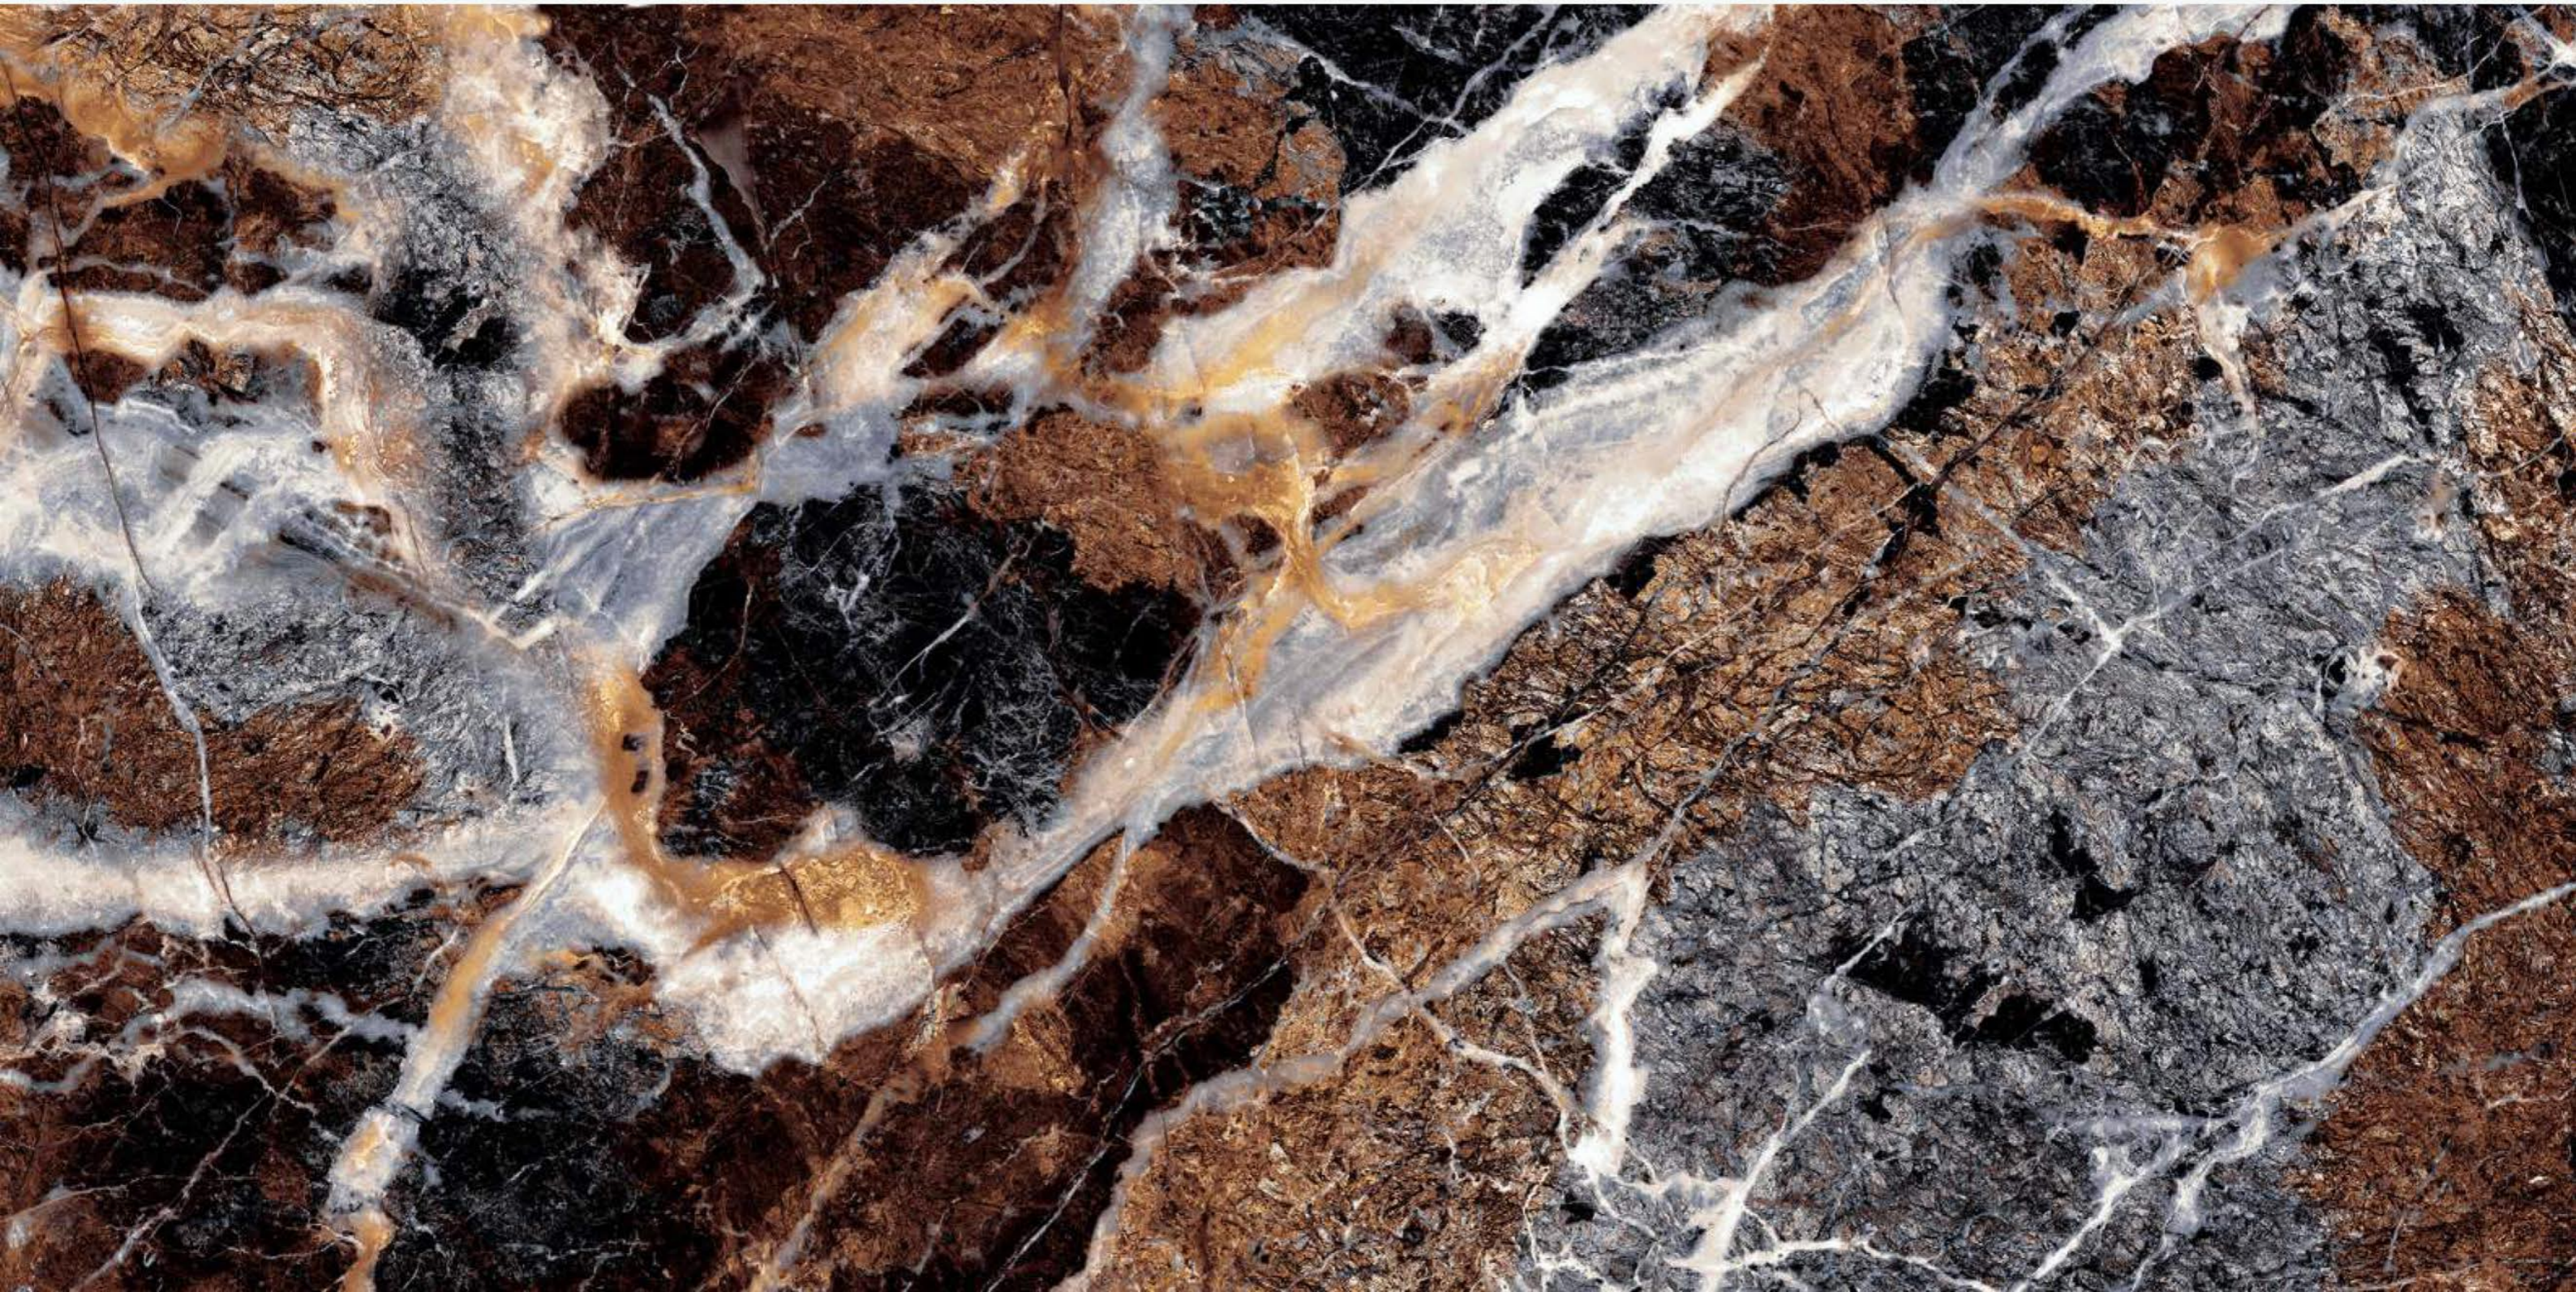

# IBERICO BROWN

SIZE  
600x  
1200MM

Series  
HIGH GLOSSY

Random  
03

IBERICO BROWN

INCREDIC