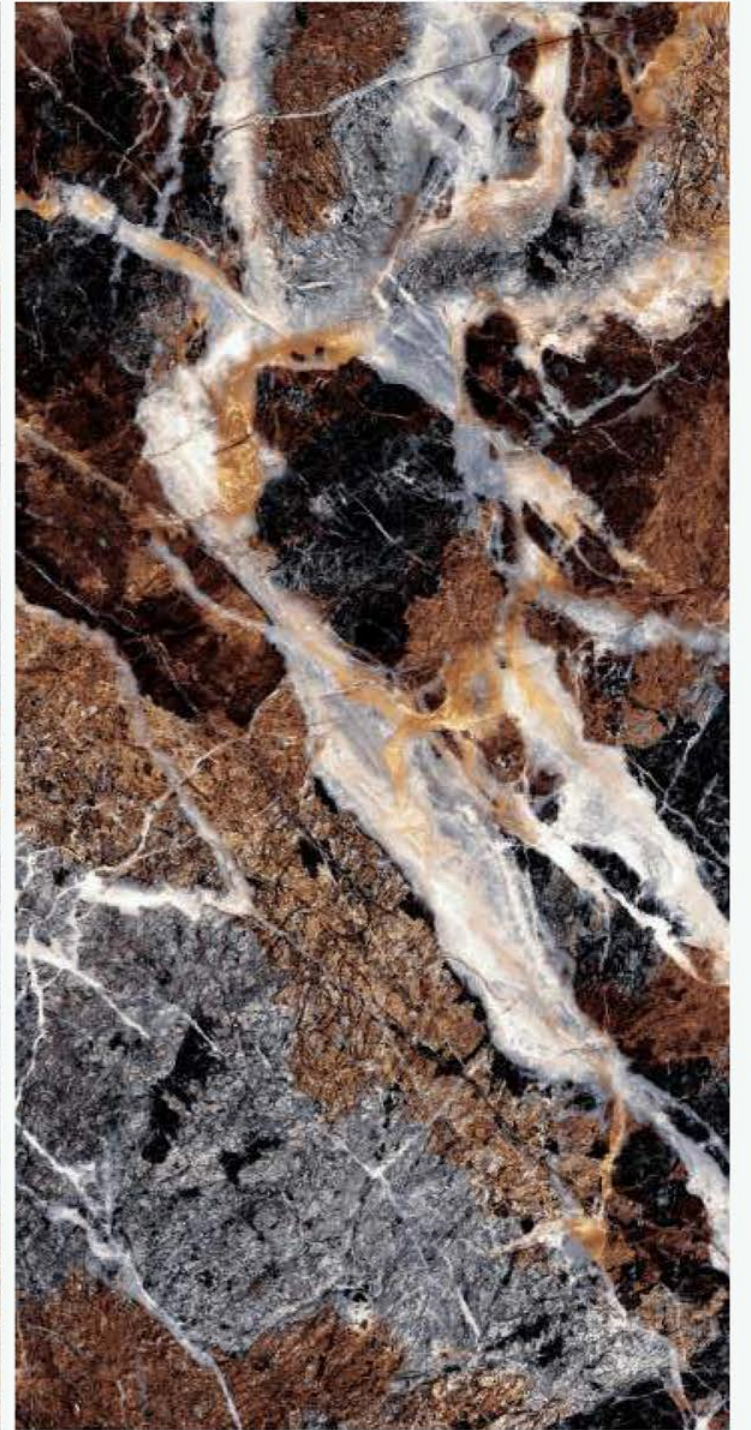

INCREDIC

SIZE
600x
1200MM

Series
HIGH GLOSSY

Random
03