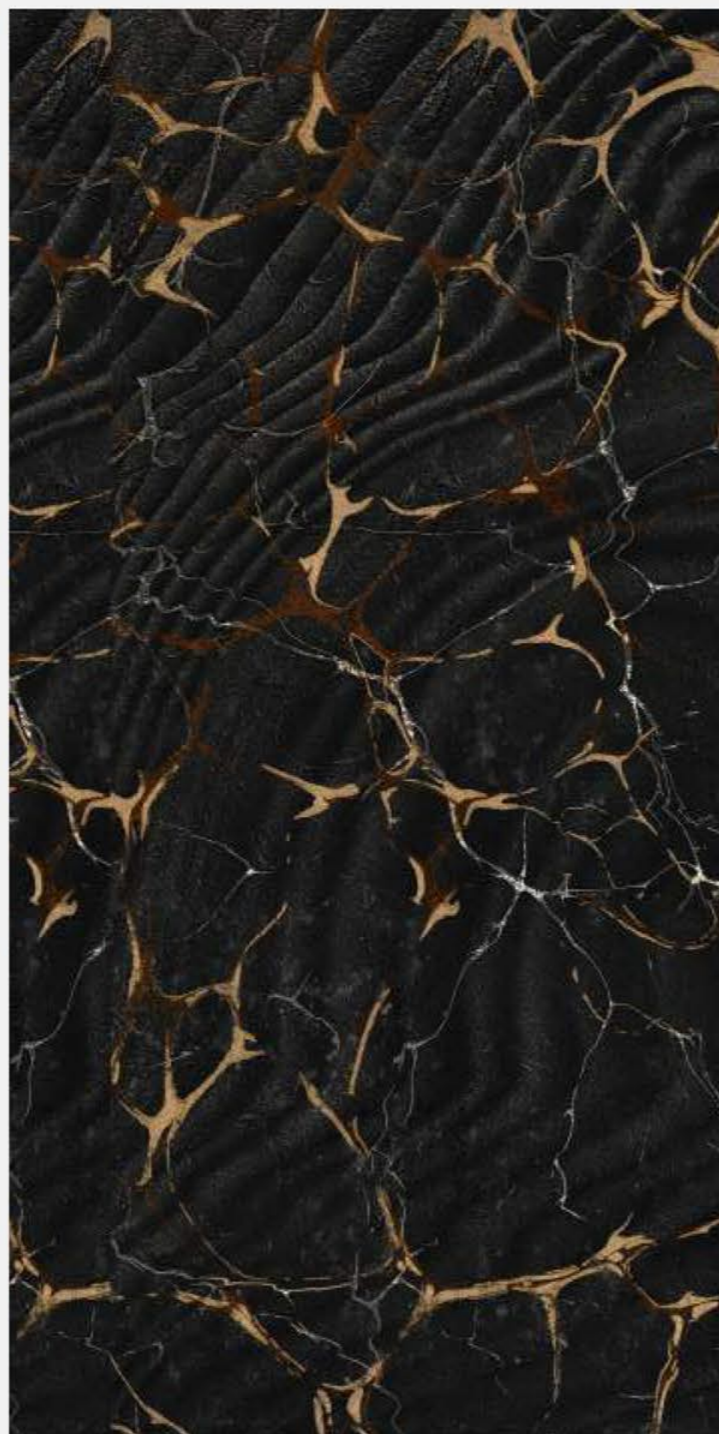

SILK VITRUM

SIZE
600x
1200MM

Series
HIGH GLOSSY

Random
05