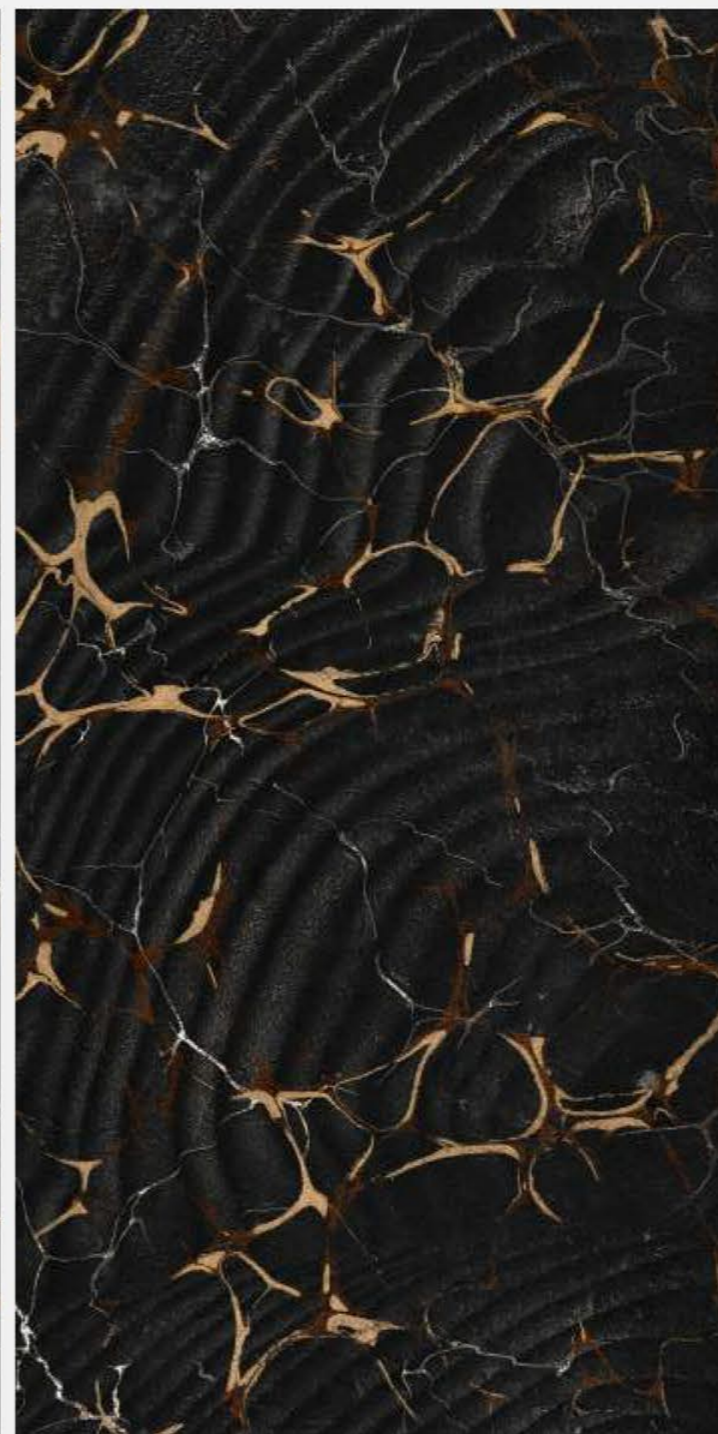

SILK VITRUM

SIZE
600x
1200MM

Series
HIGH GLOSSY

Random
05