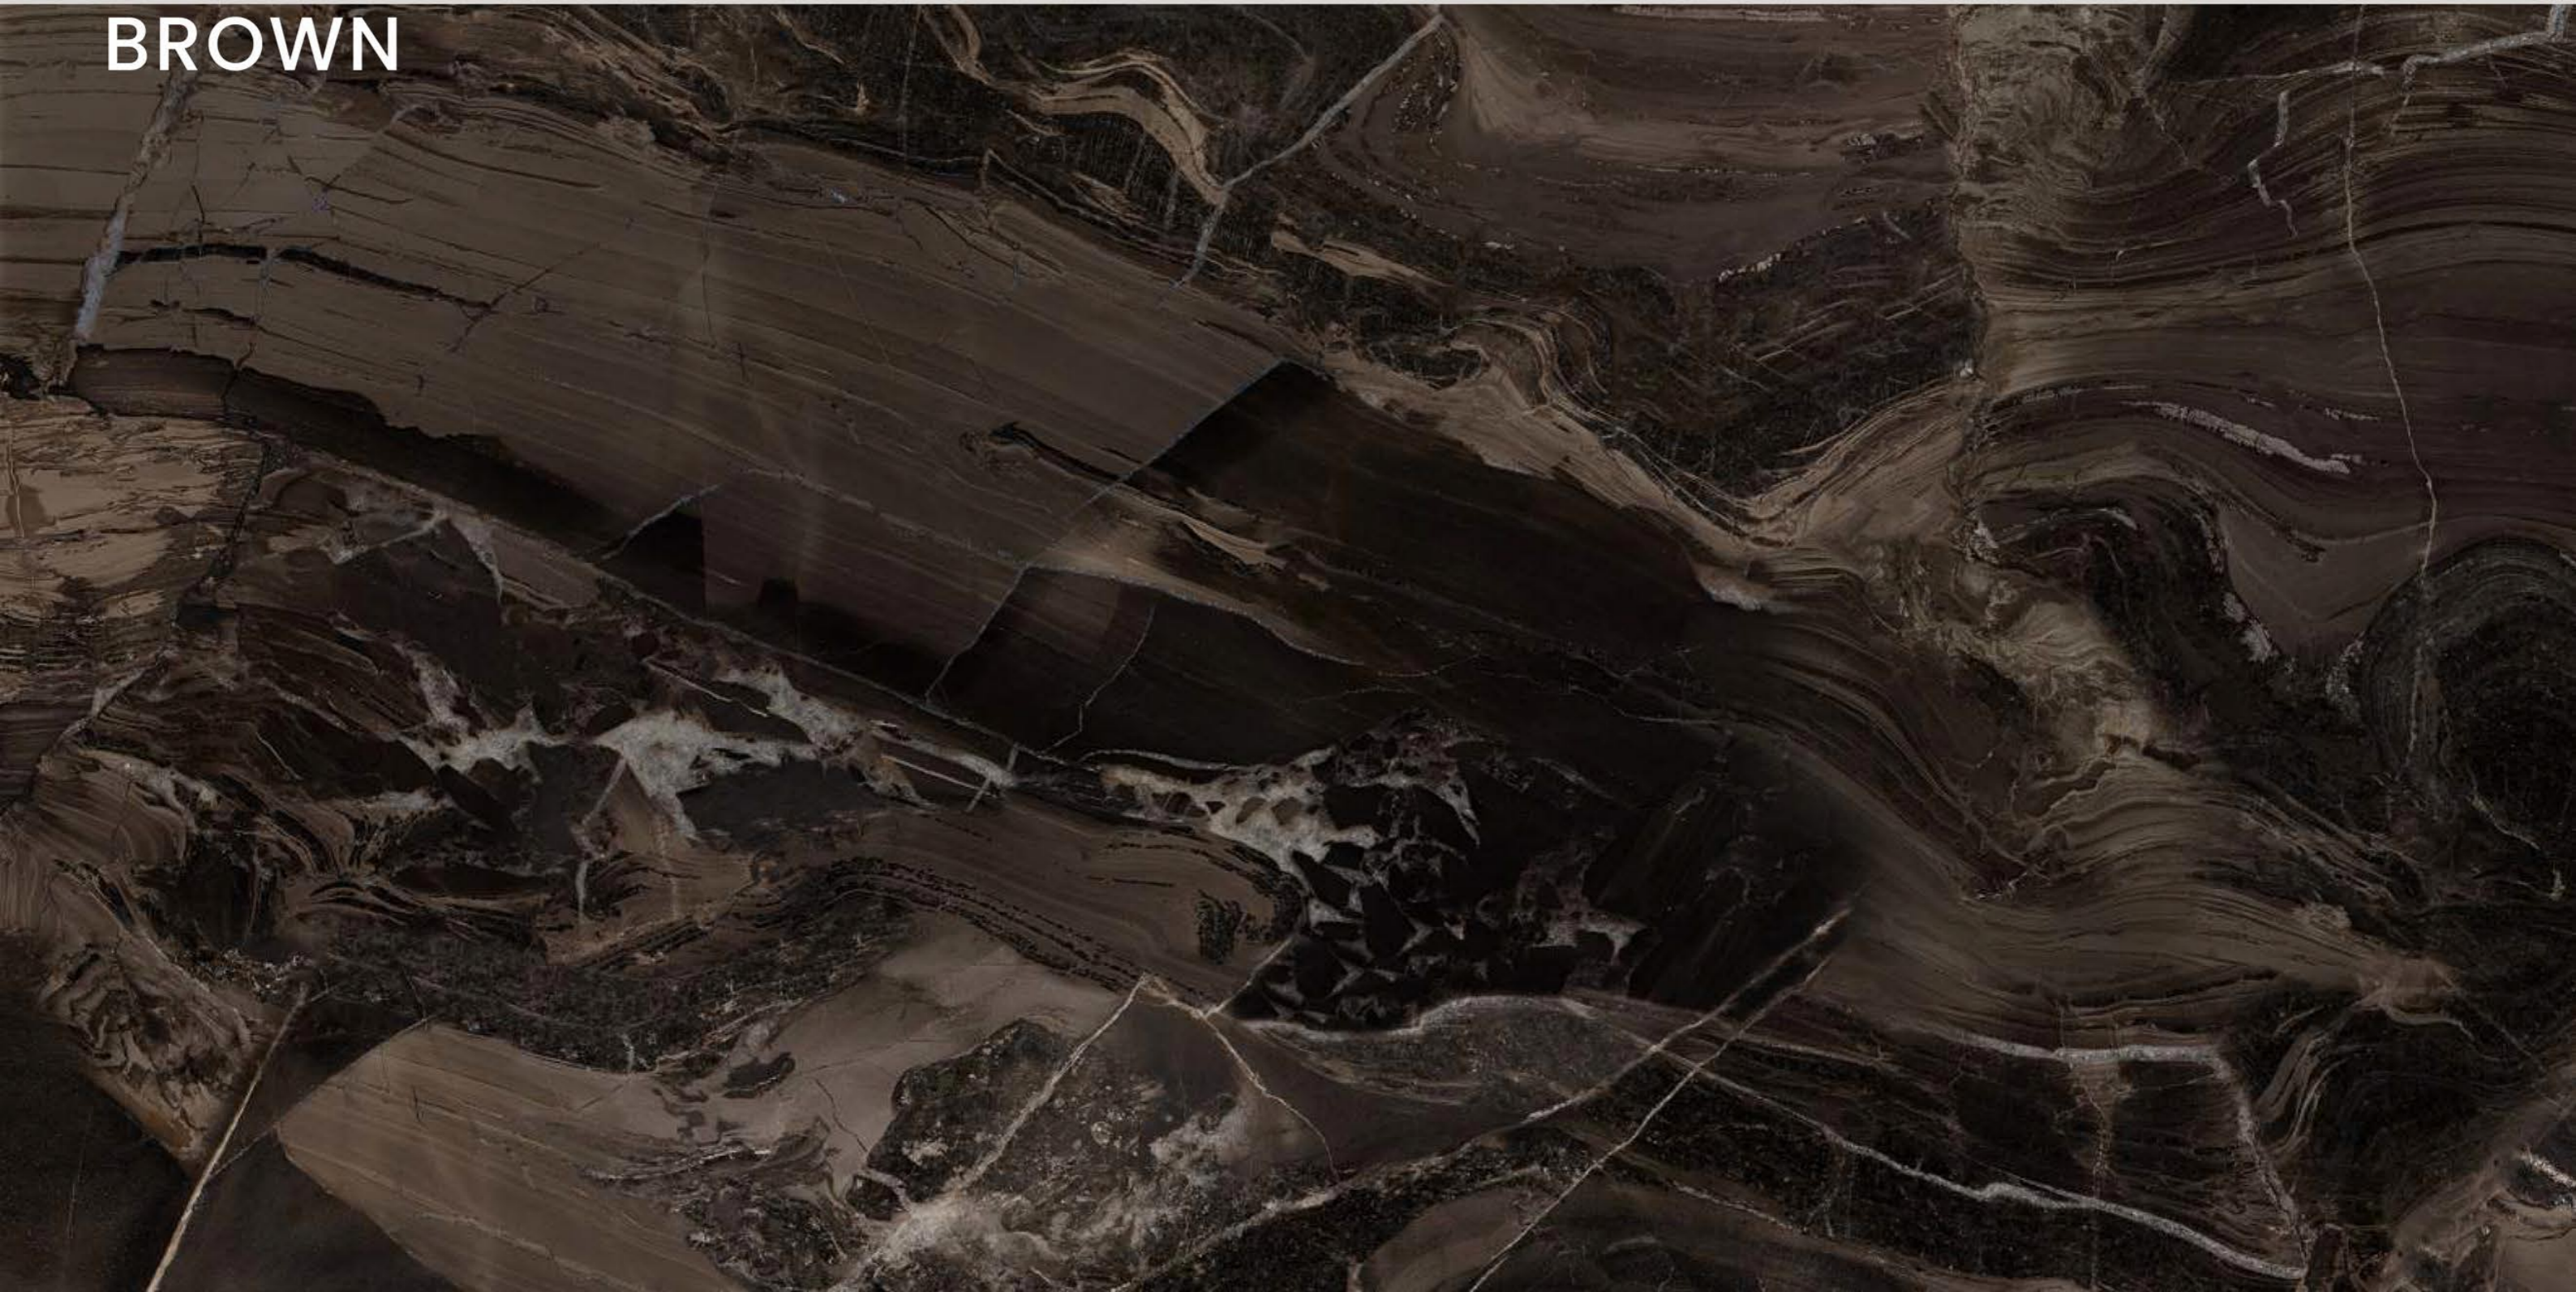

# HELMER BLUE

SIZE  
600x  
1200MM

Series  
HIGH GLOSSY

Random  
05

HELMER BLUE

**HILTON  
BROWN**