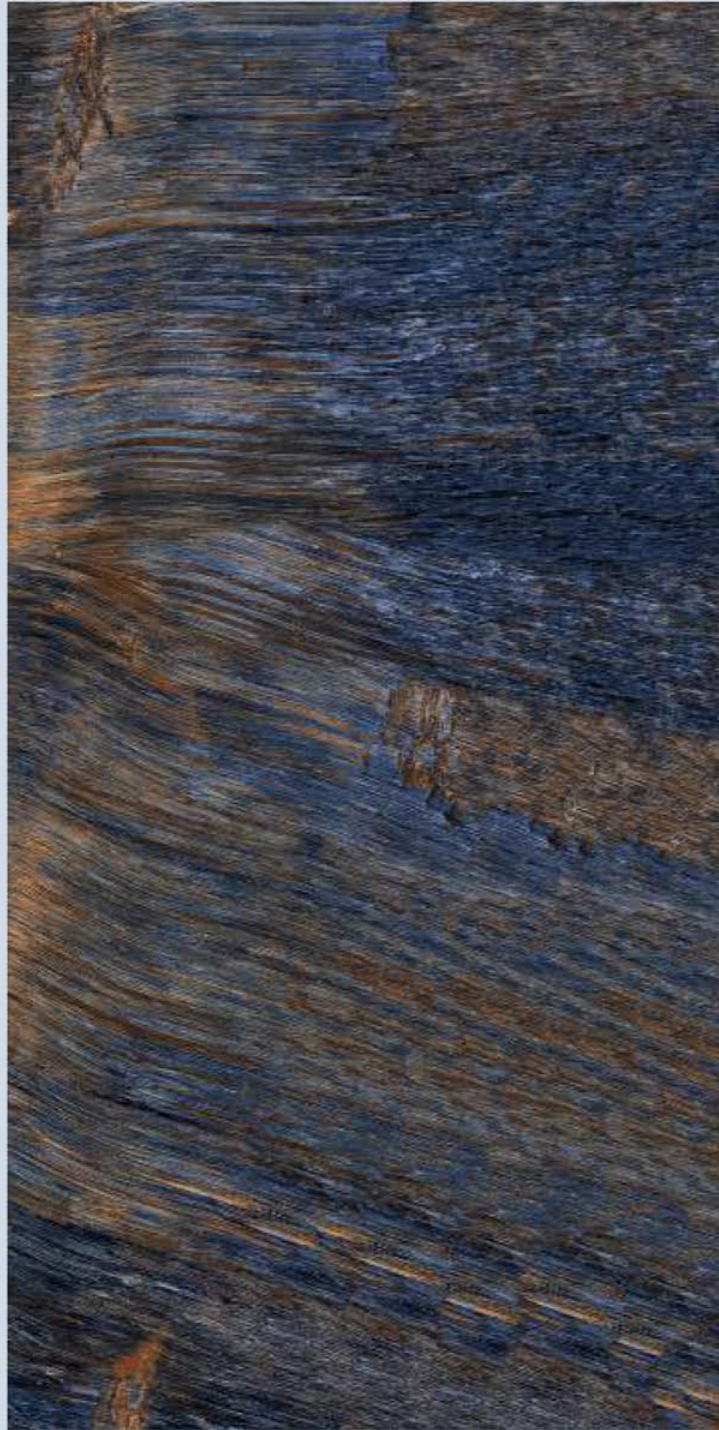

FOREST BLUE

SIZE
600x
1200MM

Series
HIGH GLOSSY

Random
05