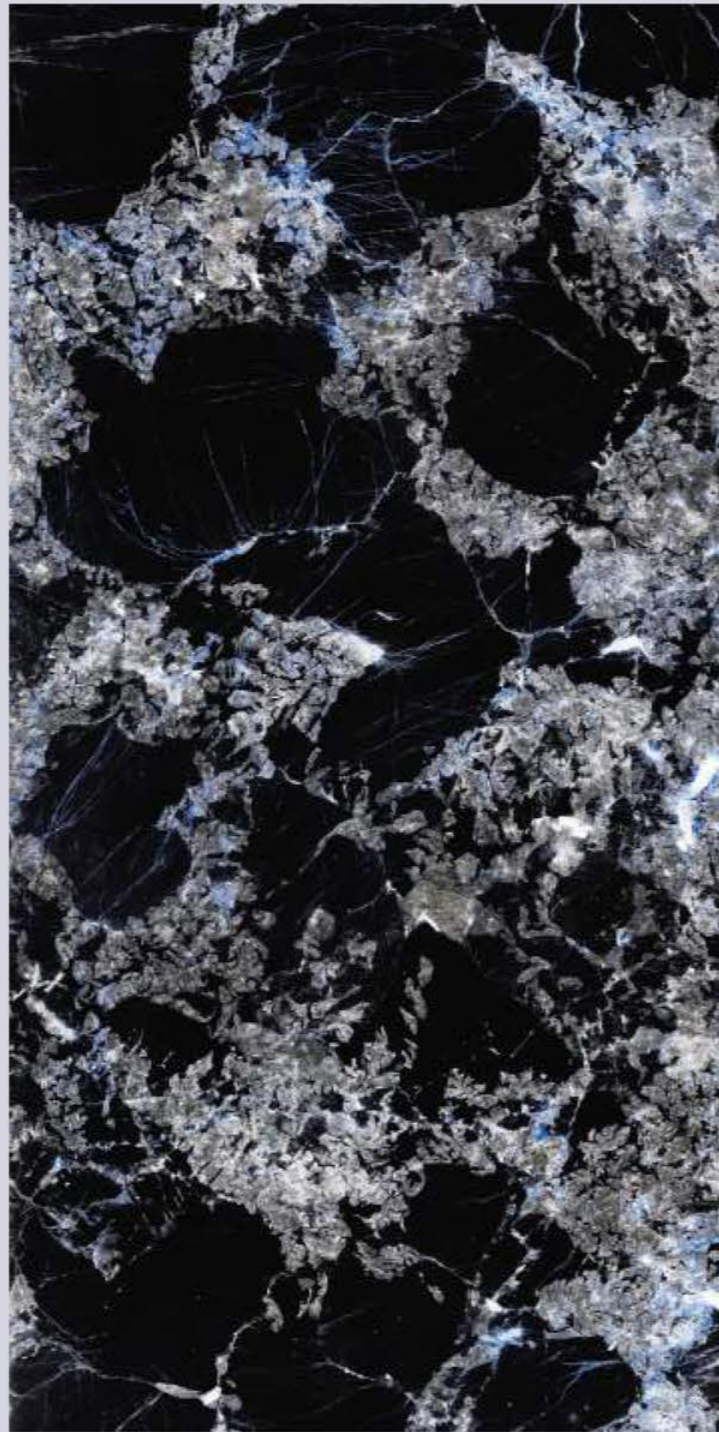

ZATT BEAUTY

SIZE
600x
1200MM

Series
HIGH GLOSSY

Random
04