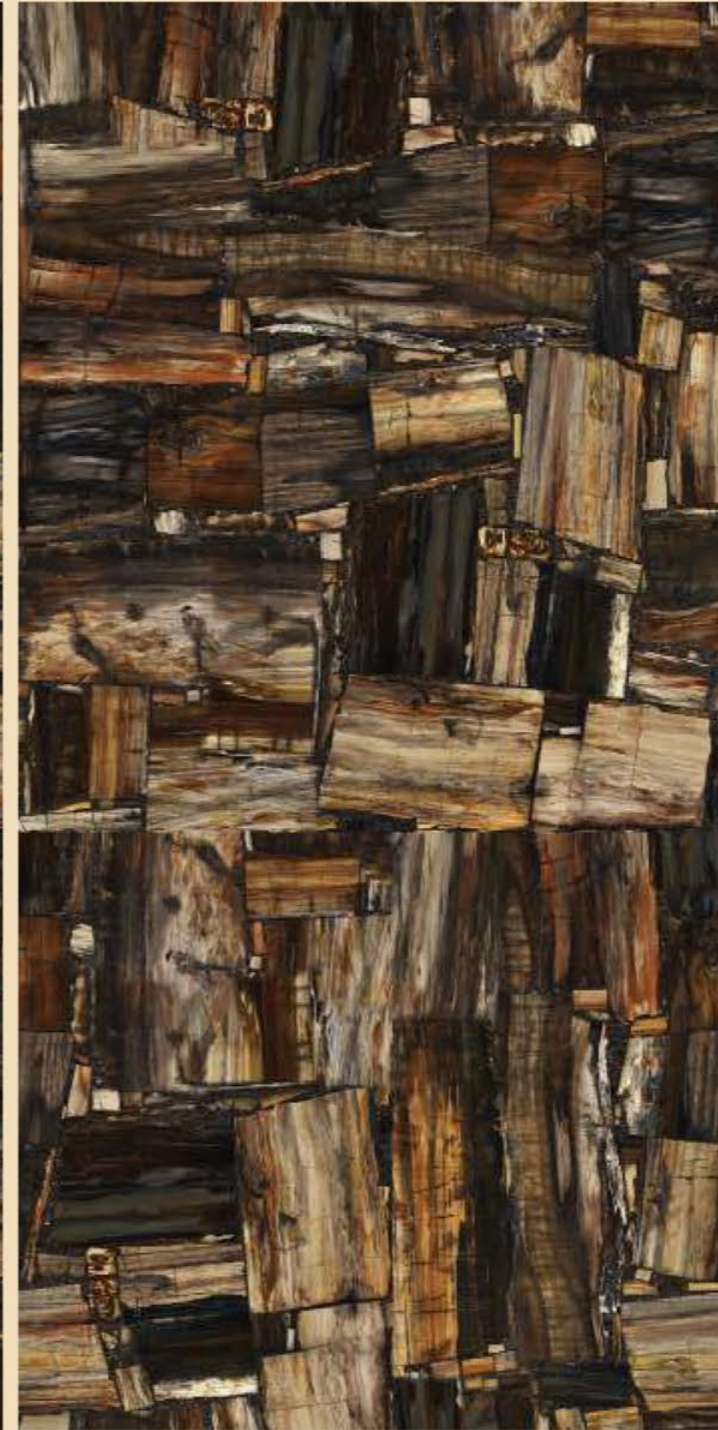

ETHNIC BROWN

SIZE
600x
1200MM

Series
HIGH GLOSSY

Random
03