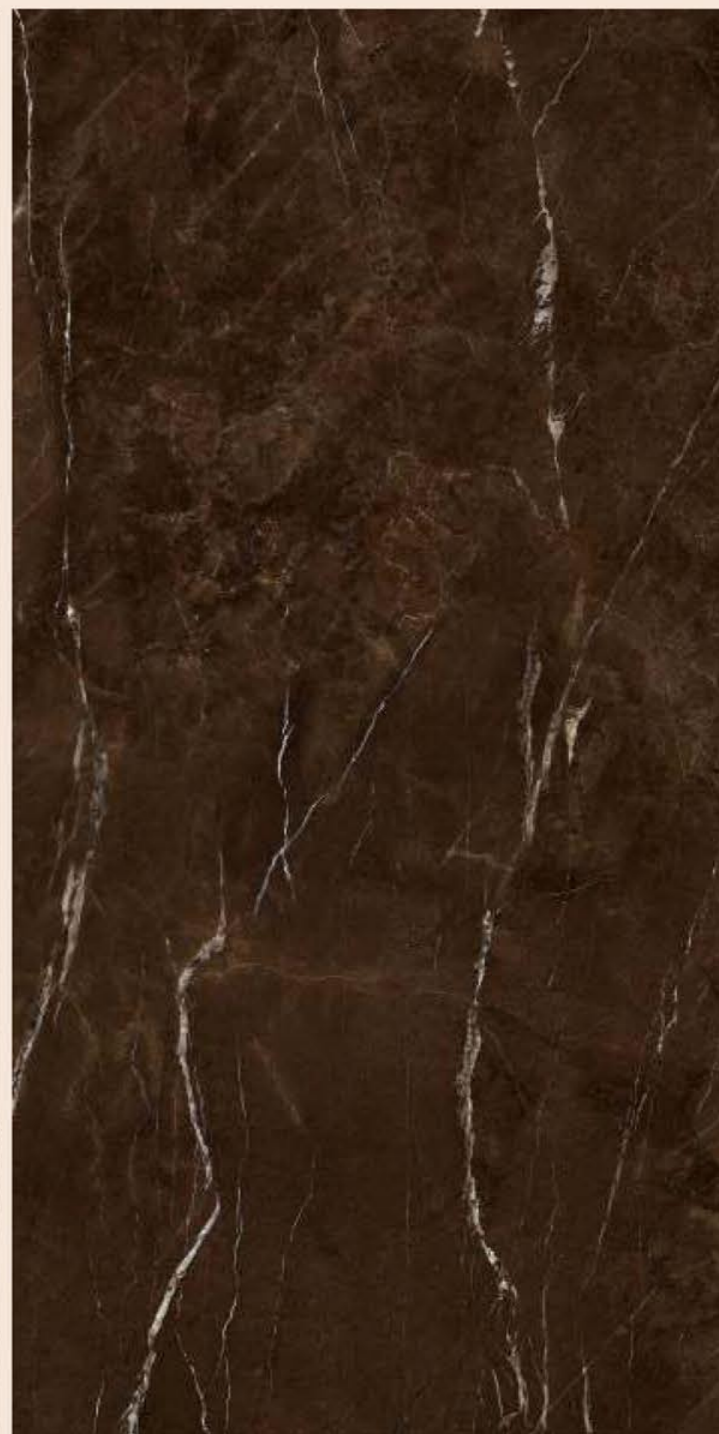

SAHARA NOIR

SIZE
600x
1200MM

Series
HIGH GLOSSY

Random
05