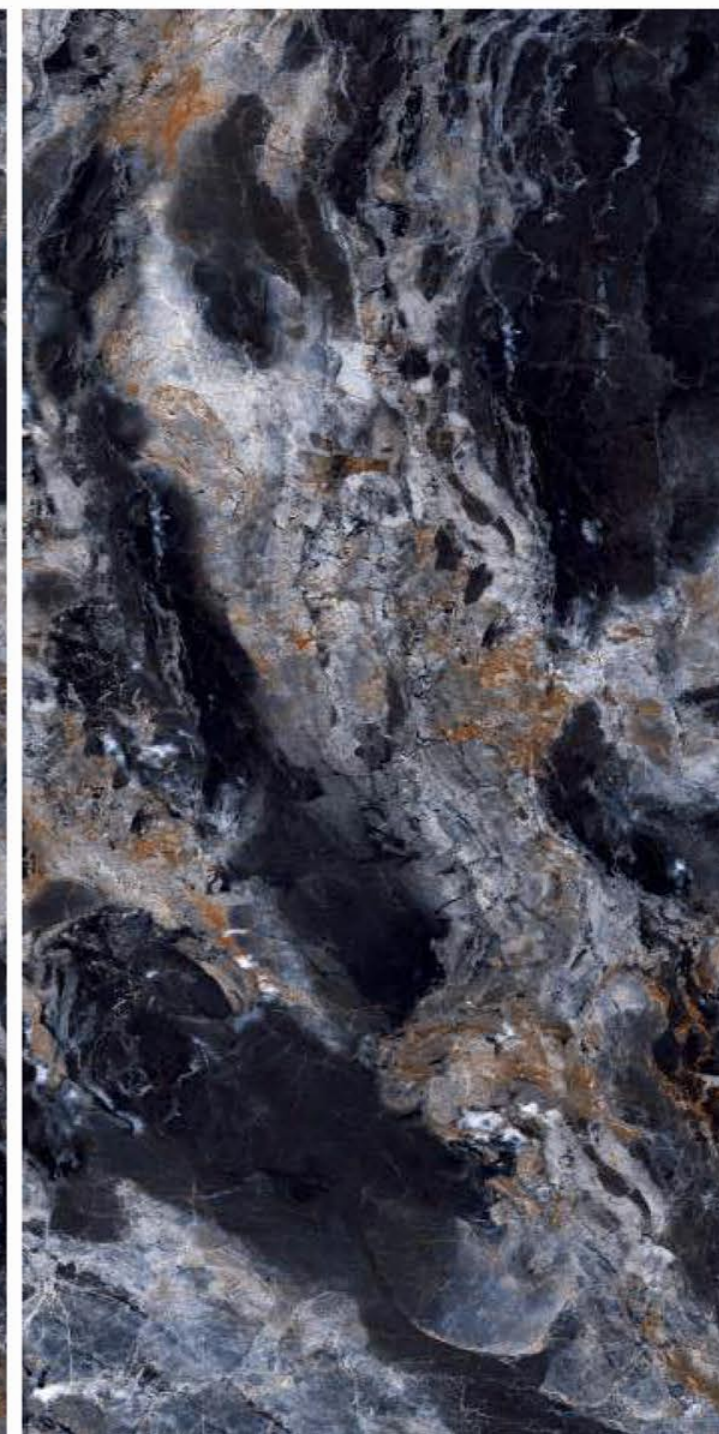

THUNDER SMOKE BLACK

SIZE
600x
1200MM

Series
HIGH GLOSSY

Random
04