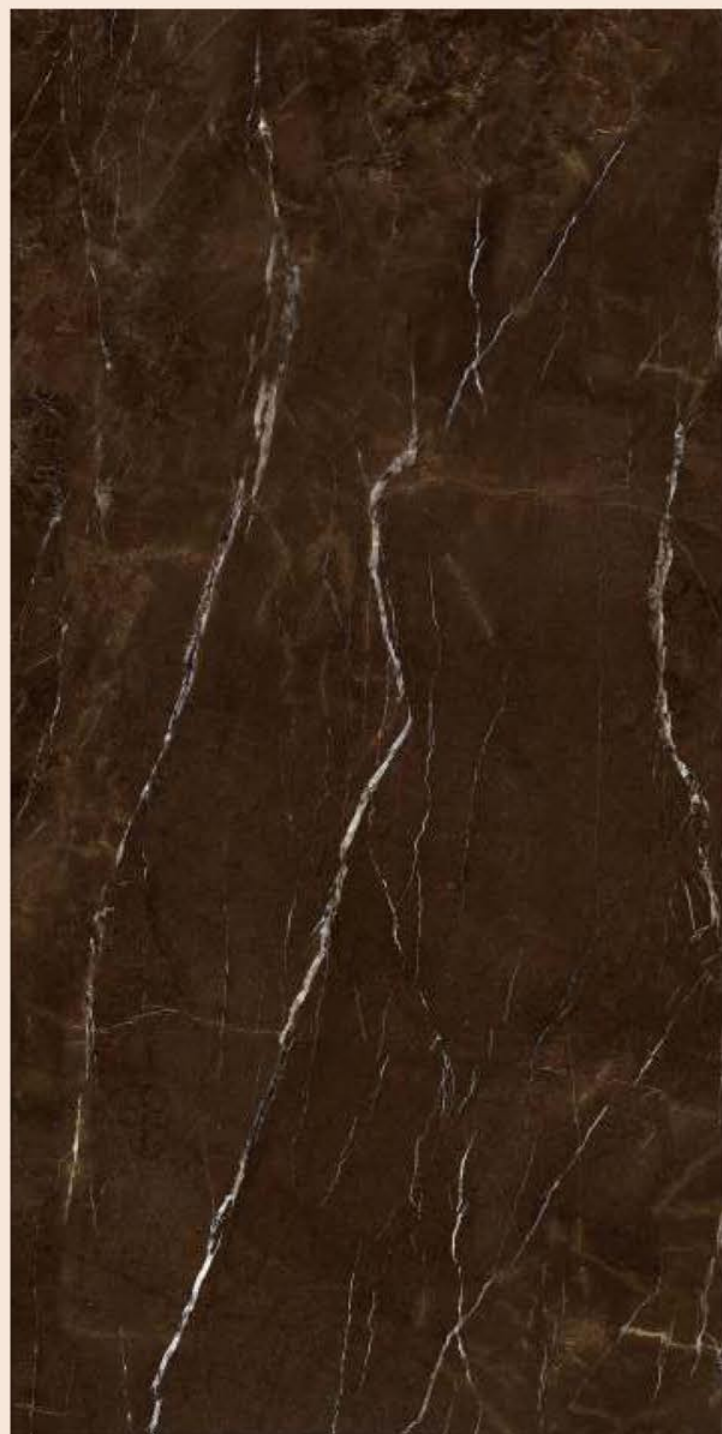

SAHARA NOIR

SIZE
600x
1200MM

Series
HIGH GLOSSY

Random
05